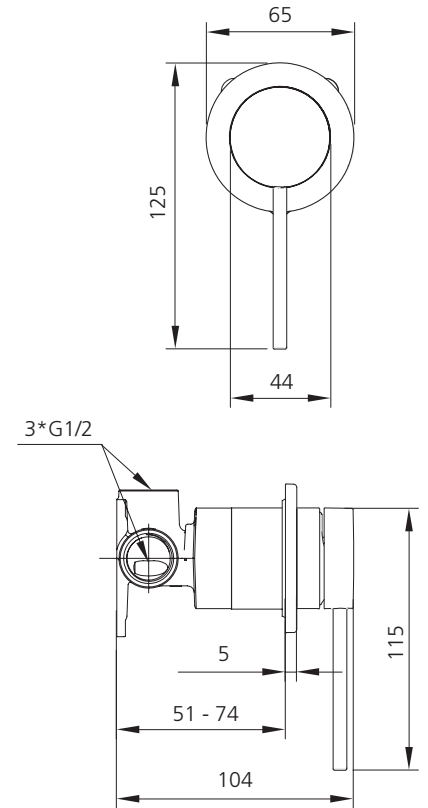

# Venice

**VE111500FCR-TK**

Chrome Wall Mixer - Trim Kit Only

Lead FREE

All dimensions in mm

**Included components**

Interchangeable trim kit: Backplate, handle, cartridge sleeve and dome cover.

**SERIES 2**

**Inwall body not included**

Requires Wall Mixer Inwall Body: UNI-A2-BY (compatible with Paris, Venice and London ranges).

Trim kit and inwall body assembly.