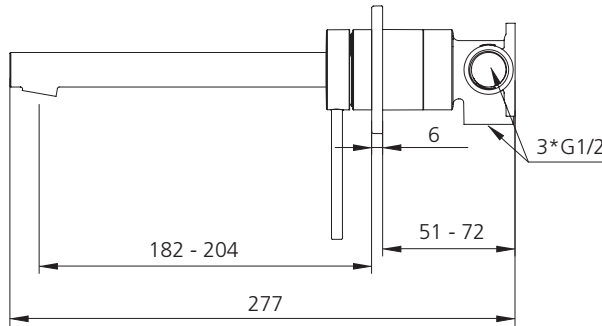

Trim kit and inwall body assembly.

Specifications /

WELS rating	6 Star, 4.5 L per min, 5 Star, 6.0 L per min
WELS registration number	T43990, T43989
Temperature rating (min / max)	1°C - 65°C
Pressure rating (min / max)	150 kPa - 500 kPa
Finish	Gunmetal (paint with finger print resistant coating)
Materials	Lead free brass body and zinc handle with SUS handle lever
Compatibility	For use with Wall Mixer Set Inwall Body (UNI-C2-BY)
Product weight	0.65 kg
Water supply	Mains
Warranty	15 years cartridge and body; 5 years finish, seals, fittings, aerators; 1 year labour (see Oliveri website for full details)
Maintenance and care instructions	All surfaces should be cleaned with mild liquid detergent or soap and water. Do not use cream cleaners or citrus based cleaning products, as they are abrasive. Use of unsuitable cleaning agents may damage the surface. Any damage caused in this way will not be covered by warranty.