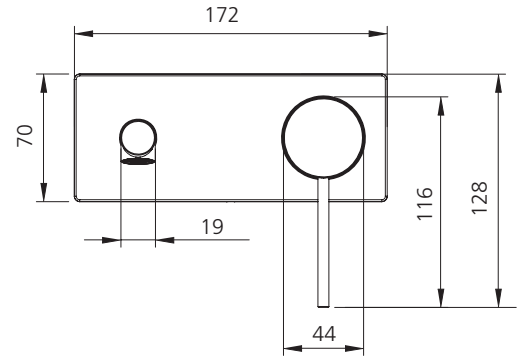

Trim kit and inwall body assembly.

Specifications /

WELS rating	6 Star, 4.5 L per min, 5 Star, 6.0 L per min
WELS registration number	T43990, T43989
Temperature rating (min / max)	1°C - 65°C
Pressure rating (min / max)	150 kPa - 500 kPa
Finish	Gunmetal (paint with finger print resistant coating)
Materials	Lead free brass body and zinc handle with SUS handle lever
Compatibility	For use with Wall Mixer Set Inwall Body (UNI-C2-BY)
Product weight	0.65 kg
Water supply	Mains
Warranty	15 years cartridge and body; 5 years finish, seals, fittings, aerators; 1 year labour (see Oliveri website for full details)
Maintenance and care instructions	All surfaces should be cleaned with mild liquid detergent or soap and water. Do not use cream cleaners or citrus based cleaning products, as they are abrasive. Use of unsuitable cleaning agents may damage the surface. Any damage caused in this way will not be covered by warranty.