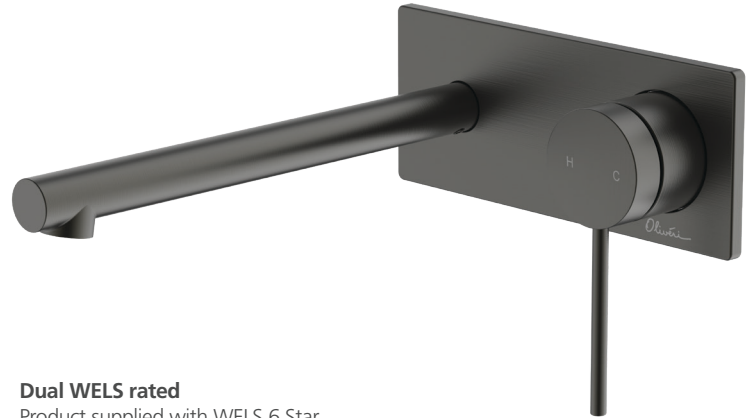

# Venice

**Dual Flow** | 6 and 5 Star WELS Rated

**Lead FREE**

## VE108505FGM-TK

Gunmetal Straight Wall Mixer Set - Trim Kit Only

All dimensions in mm

**Included components**

Interchangeable trim kit: Backplate, handle, spout, cartridge sleeve and dome cover.

**SERIES 2**

**Inwall body not included**

Requires Wall Mixer Set Inwall Body: UNI-C2-BY (compatible with Paris, Venice and London ranges).

**Dual WELS rated**

Product supplied with WELS 6 Star aerator installed. WELS 5 Star aerator included for optional use.

Trim kit and inwall body assembly.