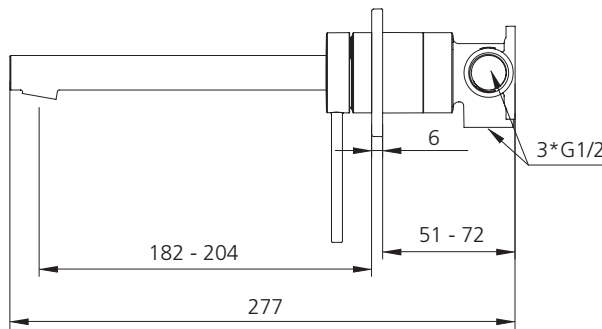

Venice

Dual Flow | 6 and 5 Star WELS Rated

Lead FREE

VE108503FCG-TK

Classic Gold Straight Wall Mixer Set - Trim Kit Only

All dimensions in mm

Included components

Interchangeable trim kit: Backplate, handle, spout, cartridge sleeve and dome cover.

SERIES 2

Inwall body not included

Requires Wall Mixer Set Inwall Body: UNI-C2-BY (compatible with Paris, Venice and London ranges).

Dual WELS rated

Product supplied with WELS 6 Star aerator installed. WELS 5 Star aerator included for optional use.

Trim kit and inwall body assembly.

Specifications /

WELS rating	6 Star, 4.5 L per min, 5 Star, 6.0 L per min
WELS registration number	T43990, T43989
Temperature rating (min / max)	1°C - 65°C
Pressure rating (min / max)	150 kPa - 500 kPa
Finish	Classic gold (paint with finger print resistant coating)
Materials	Lead free brass body and zinc handle with SUS handle lever
Compatibility	For use with Wall Mixer Set Inwall Body (UNI-C2-BY)
Product weight	0.65 kg
Water supply	Mains
Warranty	15 years cartridge and body; 5 years finish, seals, fittings, aerators; 1 year labour (see Oliveri website for full details)
Maintenance and care instructions	All surfaces should be cleaned with mild liquid detergent or soap and water. Do not use cream cleaners or citrus based cleaning products, as they are abrasive. Use of unsuitable cleaning agents may damage the surface. Any damage caused in this way will not be covered by warranty.