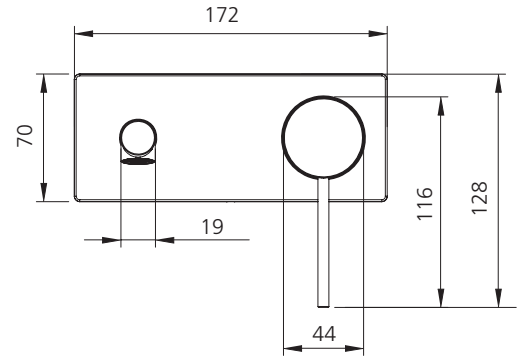

Venice

Dual Flow | 6 and 5 Star WELS Rated

Lead FREE

VE108503FCG-TK

Classic Gold Straight Wall Mixer Set - Trim Kit Only

All dimensions in mm

Included components

Interchangeable trim kit: Backplate, handle, spout, cartridge sleeve and dome cover.

SERIES 2

Inwall body not included

Requires Wall Mixer Set Inwall Body: UNI-C2-BY (compatible with Paris, Venice and London ranges).

Dual WELS rated

Product supplied with WELS 6 Star aerator installed. WELS 5 Star aerator included for optional use.

Trim kit and inwall body assembly.

Specifications /

WELS rating	6 Star, 4.5 L per min, 5 Star, 6.0 L per min
WELS registration number	T43990, T43989
Temperature rating (min / max)	1°C - 65°C
Pressure rating (min / max)	150 kPa - 500 kPa
Finish	Classic gold (paint with finger print resistant coating)
Materials	Lead free brass body and zinc handle with SUS handle lever
Compatibility	For use with Wall Mixer Set Inwall Body (UNI-C2-BY)
Product weight	0.65 kg
Water supply	Mains
Warranty	15 years cartridge and body; 5 years finish, seals, fittings, aerators; 1 year labour (see Oliveri website for full details)
Maintenance and care instructions	All surfaces should be cleaned with mild liquid detergent or soap and water. Do not use cream cleaners or citrus based cleaning products, as they are abrasive. Use of unsuitable cleaning agents may damage the surface. Any damage caused in this way will not be covered by warranty.