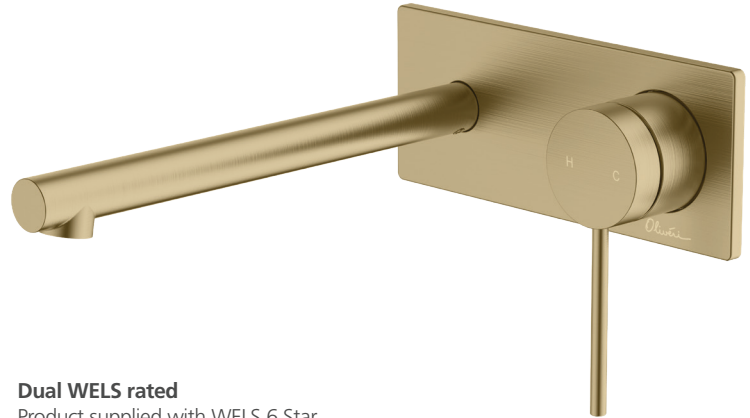

Venice

Dual Flow | 6 and 5 Star WELS Rated

Lead FREE

VE108503FCG-TK

Classic Gold Straight Wall Mixer Set - Trim Kit Only

All dimensions in mm

Included components

Interchangeable trim kit: Backplate, handle, spout, cartridge sleeve and dome cover.

SERIES 2

Inwall body not included

Requires Wall Mixer Set Inwall Body: UNI-C2-BY (compatible with Paris, Venice and London ranges).

Dual WELS rated

Product supplied with WELS 6 Star aerator installed. WELS 5 Star aerator included for optional use.

Trim kit and inwall body assembly.

Specifications /

WELS rating	6 Star, 4.5 L per min, 5 Star, 6.0 L per min
WELS registration number	T43990, T43989
Temperature rating (min / max)	1°C - 65°C
Pressure rating (min / max)	150 kPa - 500 kPa
Finish	Classic gold (paint with finger print resistant coating)
Materials	Lead free brass body and zinc handle with SUS handle lever
Compatibility	For use with Wall Mixer Set Inwall Body (UNI-C2-BY)
Product weight	0.65 kg
Water supply	Mains
Warranty	15 years cartridge and body; 5 years finish, seals, fittings, aerators; 1 year labour (see Oliveri website for full details)
Maintenance and care instructions	All surfaces should be cleaned with mild liquid detergent or soap and water. Do not use cream cleaners or citrus based cleaning products, as they are abrasive. Use of unsuitable cleaning agents may damage the surface. Any damage caused in this way will not be covered by warranty.