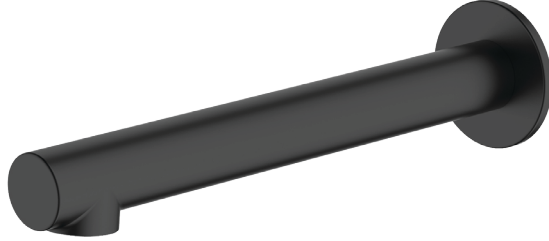

# Venice

Dual Flow | 6 and 5 Star WELS Rated

Lead FREE

All dimensions in mm

**VE108206FMB**

Matte Black Straight Wall Spout

**Dual WELS Rated**

Product supplied with WELS 6 Star aerator installed. WELS 5 Star aerator included for optional use.

## Specifications /

<b>WELS rating</b>	6 Star, 4.5 L per min, 5 Star, 6.0 L per min
<b>WELS registration number</b>	T44062, T44061
<b>Temperature rating (min / max)</b>	1°C - 65°C
<b>Pressure rating (min / max)</b>	150 kPa - 500 kPa
<b>Finish</b>	Matte Black (powder coated)
<b>Materials</b>	Lead free brass spout
<b>Product weight</b>	0.34 kg
<b>Installation</b>	200 mm fixed wall spout
<b>Water supply</b>	Mains
<b>Warranty</b>	15 years body; 5 years finish, seals, fittings, aerators; 1 year labour (see Oliveri website for full details)
<b>Maintenance and care instructions</b>	All surfaces should be cleaned with mild liquid detergent or soap and water. Do not use cream cleaners or citrus based cleaning products, as they are abrasive. Use of unsuitable cleaning agents may damage the surface. Any damage caused in this way will not be covered by warranty.