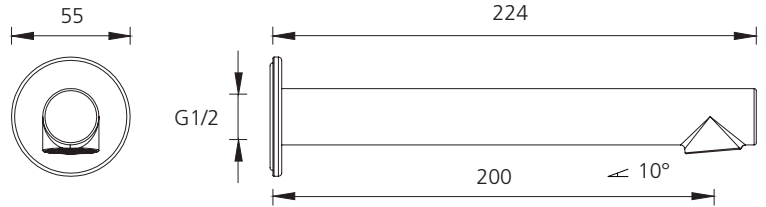

# Venice

Dual Flow | 6 and 5 Star WELS Rated

Lead FREE

All dimensions in mm

**VE108206FMB**

Matte Black Straight Wall Spout

**Dual WELS Rated**

Product supplied with WELS 6 Star aerator installed. WELS 5 Star aerator included for optional use.

## Specifications /

<b>WELS rating</b>	6 Star, 4.5 L per min, 5 Star, 6.0 L per min
<b>WELS registration number</b>	T44062, T44061
<b>Temperature rating (min / max)</b>	1°C - 65°C
<b>Pressure rating (min / max)</b>	150 kPa - 500 kPa
<b>Finish</b>	Matte Black (powder coated)
<b>Materials</b>	Lead free brass spout
<b>Product weight</b>	0.34 kg
<b>Installation</b>	200 mm fixed wall spout
<b>Water supply</b>	Mains
<b>Warranty</b>	15 years body; 5 years finish, seals, fittings, aerators; 1 year labour (see Oliveri website for full details)
<b>Maintenance and care instructions</b>	All surfaces should be cleaned with mild liquid detergent or soap and water. Do not use cream cleaners or citrus based cleaning products, as they are abrasive. Use of unsuitable cleaning agents may damage the surface. Any damage caused in this way will not be covered by warranty.