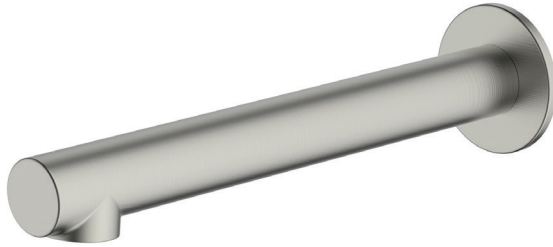

# Venice

Dual Flow | 6 and 5 Star WELS Rated

Lead FREE

All dimensions in mm

**VE108204FBN**

Brushed Nickel Straight Wall Spout

**Dual WELS Rated**

Product supplied with WELS 6 Star aerator installed. WELS 5 Star aerator included for optional use.

## Specifications /

<b>WELS rating</b>	6 Star, 4.5 L per min, 5 Star, 6.0 L per min
<b>WELS registration number</b>	T44062, T44061
<b>Temperature rating (min / max)</b>	1°C - 65°C
<b>Pressure rating (min / max)</b>	150 kPa - 500 kPa
<b>Finish</b>	Brushed Nickel (PVD)
<b>Materials</b>	Lead free brass spout
<b>Product weight</b>	0.34 kg
<b>Installation</b>	200 mm fixed wall spout
<b>Water supply</b>	Mains
<b>Warranty</b>	15 years body; 10 years finish; 5 years seals, fittings, aerators; 1 year labour (see Oliveri website for full details)
<b>Maintenance and care instructions</b>	All surfaces should be cleaned with mild liquid detergent or soap and water. Do not use cream cleaners or citrus based cleaning products, as they are abrasive. Use of unsuitable cleaning agents may damage the surface. Any damage caused in this way will not be covered by warranty.