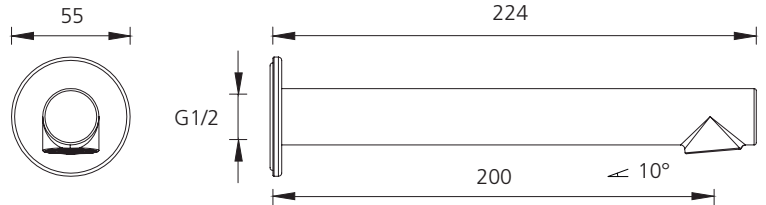

# Venice

Dual Flow | 6 and 5 Star WELS Rated

Lead FREE

All dimensions in mm

**VE108204FBN**

Brushed Nickel Straight Wall Spout

**Dual WELS Rated**

Product supplied with WELS 6 Star aerator installed. WELS 5 Star aerator included for optional use.

## Specifications /

<b>WELS rating</b>	6 Star, 4.5 L per min, 5 Star, 6.0 L per min
<b>WELS registration number</b>	T44062, T44061
<b>Temperature rating (min / max)</b>	1°C - 65°C
<b>Pressure rating (min / max)</b>	150 kPa - 500 kPa
<b>Finish</b>	Brushed Nickel (PVD)
<b>Materials</b>	Lead free brass spout
<b>Product weight</b>	0.34 kg
<b>Installation</b>	200 mm fixed wall spout
<b>Water supply</b>	Mains
<b>Warranty</b>	15 years body; 10 years finish; 5 years seals, fittings, aerators; 1 year labour (see Oliveri website for full details)
<b>Maintenance and care instructions</b>	All surfaces should be cleaned with mild liquid detergent or soap and water. Do not use cream cleaners or citrus based cleaning products, as they are abrasive. Use of unsuitable cleaning agents may damage the surface. Any damage caused in this way will not be covered by warranty.