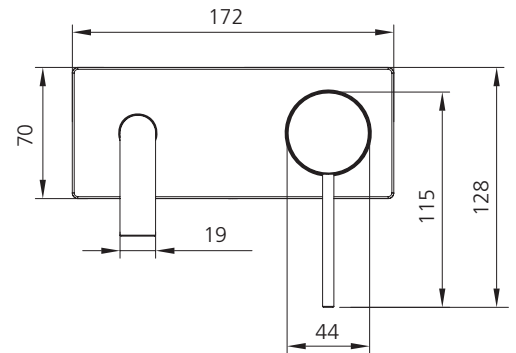

Dual WELS rated

Product supplied with WELS 6 Star aerator installed. WELS 5 Star aerator included for optional use.

Trim kit and inwall body assembly.