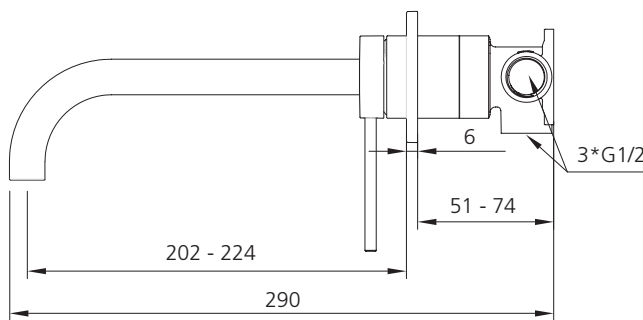

Dual WELS rated

Product supplied with WELS 6 Star aerator installed. WELS 5 Star aerator included for optional use.

Trim kit and inwall body assembly.