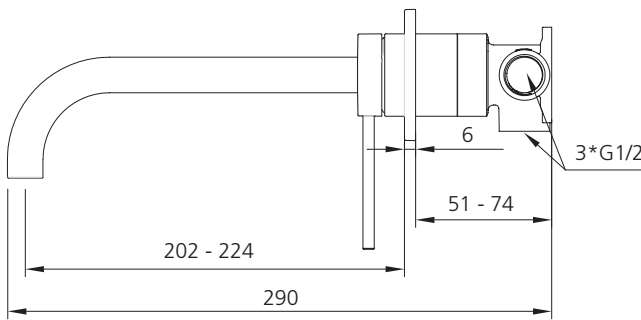

Venice

Dual Flow | 6 and 5 Star WELS Rated

Lead FREE

VE105505FGM-TK

Gunmetal Curved Wall Mixer Set - Trim Kit Only

All dimensions in mm

Included components

Interchangeable trim kit: Backplate, handle, spout, cartridge sleeve and dome cover.

SERIES 2

Inwall body not included

Requires Wall Mixer Set Inwall Body: UNI-C2-BY (compatible with Paris, Venice and London ranges).

Dual WELS rated

Product supplied with WELS 6 Star aerator installed. WELS 5 Star aerator included for optional use.

Trim kit and inwall body assembly.

Specifications /

WELS rating	6 Star, 4.5 L per min, 5 Star, 6.0 L per min
WELS registration number	T43969, T43967
Temperature rating (min / max)	1°C - 65°C
Pressure rating (min / max)	150 kPa - 500 kPa
Finish	Gunmetal (paint with finger print resistant coating)
Materials	Lead free brass body and zinc handle with SUS handle lever
Compatibility	For use with Wall Mixer Set Inwall Body (UNI-C2-BY)
Product weight	0.73 kg
Water supply	Mains
Warranty	15 years cartridge and body; 5 years finish, seals, tails, fittings, aerators; 1 year labour (see Oliveri website for full details)
Maintenance and care instructions	All surfaces should be cleaned with mild liquid detergent or soap and water. Do not use cream cleaners or citrus based cleaning products, as they are abrasive. Use of unsuitable cleaning agents may damage the surface. Any damage caused in this way will not be covered by warranty.