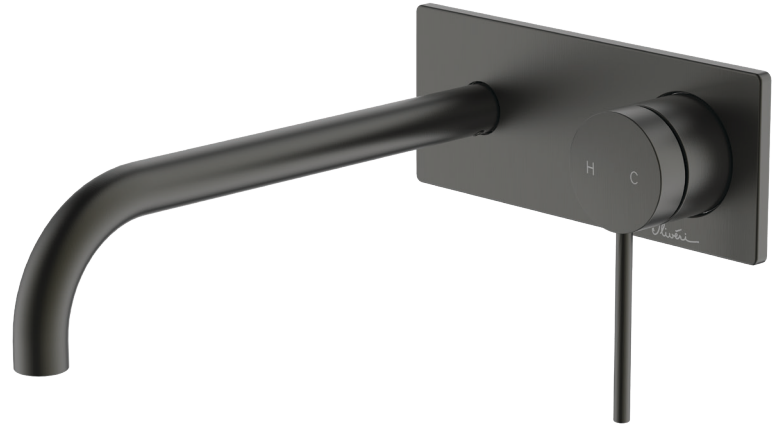

Venice

Dual Flow | 6 and 5 Star WELS Rated

Lead FREE

VE105505FGM-TK

Gunmetal Curved Wall Mixer Set - Trim Kit Only

All dimensions in mm

Included components

Interchangeable trim kit: Backplate, handle, spout, cartridge sleeve and dome cover.

SERIES 2

Inwall body not included

Requires Wall Mixer Set Inwall Body: UNI-C2-BY (compatible with Paris, Venice and London ranges).

Dual WELS rated

Product supplied with WELS 6 Star aerator installed. WELS 5 Star aerator included for optional use.

Trim kit and inwall body assembly.

Specifications /

WELS rating	6 Star, 4.5 L per min, 5 Star, 6.0 L per min
WELS registration number	T43969, T43967
Temperature rating (min / max)	1°C - 65°C
Pressure rating (min / max)	150 kPa - 500 kPa
Finish	Gunmetal (paint with finger print resistant coating)
Materials	Lead free brass body and zinc handle with SUS handle lever
Compatibility	For use with Wall Mixer Set Inwall Body (UNI-C2-BY)
Product weight	0.73 kg
Water supply	Mains
Warranty	15 years cartridge and body; 5 years finish, seals, tails, fittings, aerators; 1 year labour (see Oliveri website for full details)
Maintenance and care instructions	All surfaces should be cleaned with mild liquid detergent or soap and water. Do not use cream cleaners or citrus based cleaning products, as they are abrasive. Use of unsuitable cleaning agents may damage the surface. Any damage caused in this way will not be covered by warranty.