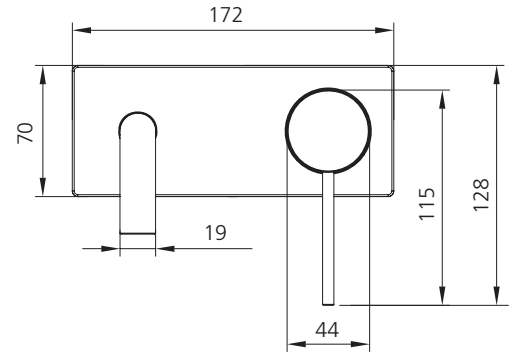

Venice

Dual Flow | 6 and 5 Star WELS Rated

Lead FREE

VE105505FGM-TK

Gunmetal Curved Wall Mixer Set - Trim Kit Only

All dimensions in mm

Included components

Interchangeable trim kit: Backplate, handle, spout, cartridge sleeve and dome cover.

SERIES 2

Inwall body not included

Requires Wall Mixer Set Inwall Body: UNI-C2-BY (compatible with Paris, Venice and London ranges).

Dual WELS rated

Product supplied with WELS 6 Star aerator installed. WELS 5 Star aerator included for optional use.

Trim kit and inwall body assembly.

Specifications /

WELS rating	6 Star, 4.5 L per min, 5 Star, 6.0 L per min
WELS registration number	T43969, T43967
Temperature rating (min / max)	1°C - 65°C
Pressure rating (min / max)	150 kPa - 500 kPa
Finish	Gunmetal (paint with finger print resistant coating)
Materials	Lead free brass body and zinc handle with SUS handle lever
Compatibility	For use with Wall Mixer Set Inwall Body (UNI-C2-BY)
Product weight	0.73 kg
Water supply	Mains
Warranty	15 years cartridge and body; 5 years finish, seals, tails, fittings, aerators; 1 year labour (see Oliveri website for full details)
Maintenance and care instructions	All surfaces should be cleaned with mild liquid detergent or soap and water. Do not use cream cleaners or citrus based cleaning products, as they are abrasive. Use of unsuitable cleaning agents may damage the surface. Any damage caused in this way will not be covered by warranty.