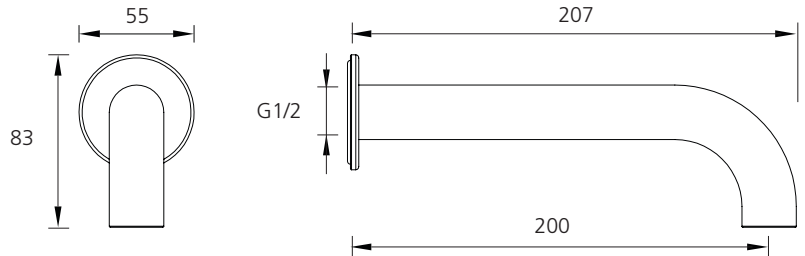

Venice

Dual Flow | 6 and 5 Star WELS Rated

Lead FREE

All dimensions in mm

VE105206FMB

Matt Black Curved Wall Spout

Dual WELS Rated

Product supplied with WELS 6 Star aerator installed. WELS 5 Star aerator included for optional use.

Specifications /

WELS rating	6 Star, 4.5 L per min, 5 Star, 6.0 L per min
WELS registration number	T44060, T44058
Temperature rating (min / max)	1°C - 65°C
Pressure rating (min / max)	150 kPa - 500 kPa
Finish	Matte Black (powder coated)
Materials	Lead free brass spout
Product weight	0.34 kg
Installation	200 mm fixed wall spout
Water supply	Mains
Warranty	15 years body; 5 years finish, seals, fittings, aerators; 1 year labour (see Oliveri website for full details)
Maintenance and care instructions	All surfaces should be cleaned with mild liquid detergent or soap and water. Do not use cream cleaners or citrus based cleaning products, as they are abrasive. Use of unsuitable cleaning agents may damage the surface. Any damage caused in this way will not be covered by warranty.