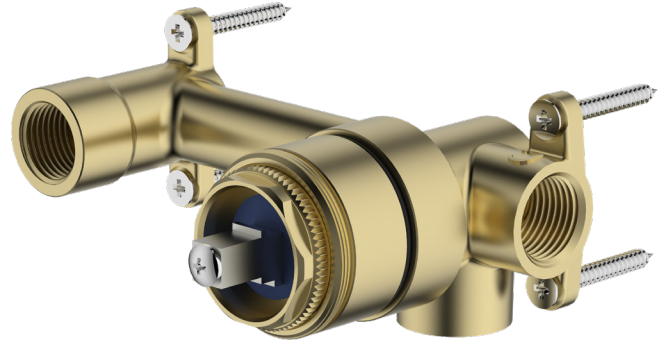

Inwall Body

Lead FREE

All dimensions in mm

UNI-C2-BY

Wall Mixer Set - Inwall Body Only

SERIES 2

Included components

First-fix Wall Mixer Set inwall body only.

Not included

Requires Wall Mixer Set Trim Kit.
Compatible with Paris, Venice and London ranges.

Specifications /

Temperature rating (min / max)	1°C - 65°C
Pressure rating (min / max)	150 kPa - 500 kPa
Finish	Natural brass
Materials	Lead free brass body
Compatible trim kits	Paris, London, Venice ranges
Cartridge size	35 mm
Cartridge type	Ceramic disc cartridge
Product weight	0.82 kg
Carton size	160 x 145 x 70 mm
Water supply	Mains
Warranty	15 years cartridge and body; 1 year labour (see Oliveri website for full details)
Maintenance and care instructions	All surfaces should be cleaned with mild liquid detergent or soap and water. Do not use cream cleaners or citrus based cleaning products, as they are abrasive. Use of unsuitable cleaning agents may damage the surface. Any damage caused in this way will not be covered by warranty.