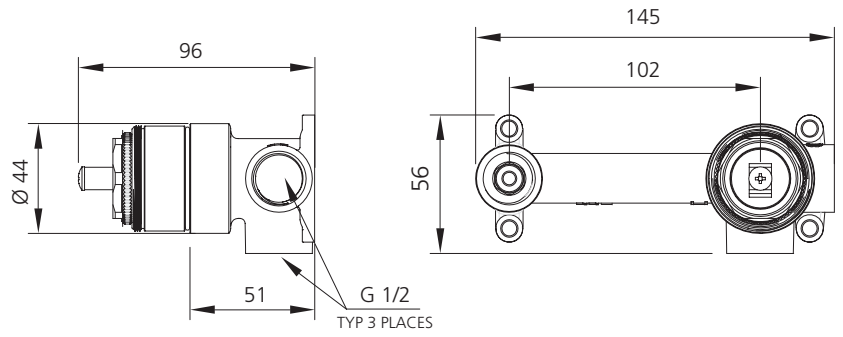

Inwall Body

Lead FREE

All dimensions in mm

UNI-C2-BY

Wall Mixer Set - Inwall Body Only

SERIES 2

Included components

First-fix Wall Mixer Set inwall body only.

Not included

Requires Wall Mixer Set Trim Kit.
Compatible with Paris, Venice and London ranges.

Specifications /

Temperature rating (min / max)	1°C - 65°C
Pressure rating (min / max)	150 kPa - 500 kPa
Finish	Natural brass
Materials	Lead free brass body
Compatible trim kits	Paris, London, Venice ranges
Cartridge size	35 mm
Cartridge type	Ceramic disc cartridge
Product weight	0.82 kg
Carton size	160 x 145 x 70 mm
Water supply	Mains
Warranty	15 years cartridge and body; 1 year labour (see Oliveri website for full details)
Maintenance and care instructions	All surfaces should be cleaned with mild liquid detergent or soap and water. Do not use cream cleaners or citrus based cleaning products, as they are abrasive. Use of unsuitable cleaning agents may damage the surface. Any damage caused in this way will not be covered by warranty.