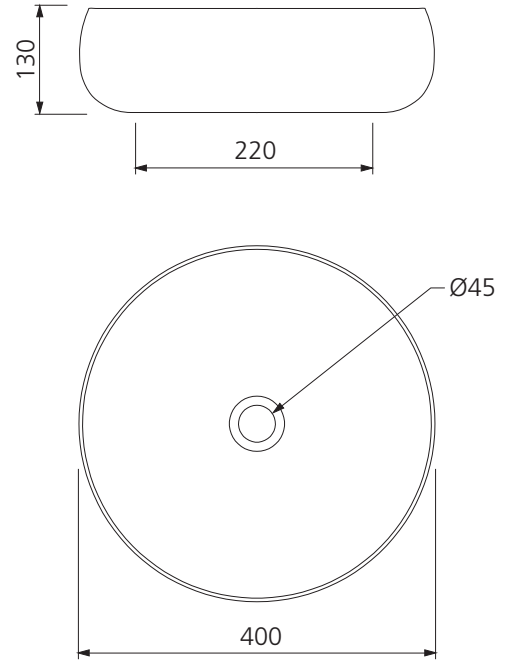

Terzofoco

Italian made 

All dimensions in mm

TZ0302EG

Emerald Green Curved Counter Top Basin

Specifications /

Basin Size	400 W x 400 H x 130 D mm
Bowl capacity	8.0 L
Waste outlet	Pop up waste sold separately
Overflow	Not available
Material	Raku clay
Colour	Emerald green with crackle finish glaze
Installation	Counter top
Weight	10 kg
Carton size	475 W x 475 H x 250 D mm
Warranty	Lifetime manufacturer's warranty (see Oliveri website for full details)
Maintenance and care instructions	Each basin in this collection is handmade. In order to preserve the appearance and durability of the product, all surfaces should be cleaned gently with a mild liquid detergent or soap and water. Rinse away any trace of detergent and dry with a clean soft cloth. Do not allow materials such as toothpaste, nail polish remover, caustic drain cleaner, alcohol or bleach to remain on the surface, they may damage the finish. Use of unsuitable cleaning agents may also damage the surface. Any damage caused in this way will not be covered by warranty.