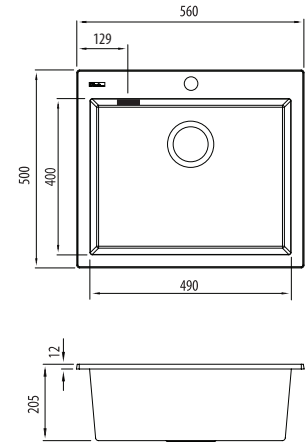

Santorini

Italian made

All dimensions in mm

ST-MB1551 OF

Matte Black Large Bowl Topmount Sink

— Overflow location

Specifications /

Sink size	560W x 500H mm
Bowl size	Large Bowl 490W x 400H x 200D / 39L
Construction	Moulded granite
Material	80% granite and quartz particles and 20% acrylic
Installation	Topmount
Fixings	Topmount clips supplied
Min cabinet size	600 mm
Tap holes	1 tap hole only
Waste fittings	1 x 90 mm basket waste included
Overflow	Overflow kit included
Carton size	720 x 600 x 280 mm
Weight	12 kg
Warranty	Lifetime manufacturer's warranty (refer to Oliveri website)
Maintenance and care instructions	Clean the sink regularly with warm water, a liquid detergent and a soft cloth. Do not use abrasive powders or creams and avoid chemically aggressive detergents. Generic stains should be removed immediately with very hot water and a cleaning product. For organic stains which are especially difficult to remove, it is recommended that you fill the sink with a highly diluted organic cleaner such as bleach and let stand overnight. The next morning, rinse with warm water and a soft cloth.

Included accessories /

AC10
Basket Waste with
Rectangular Overflow