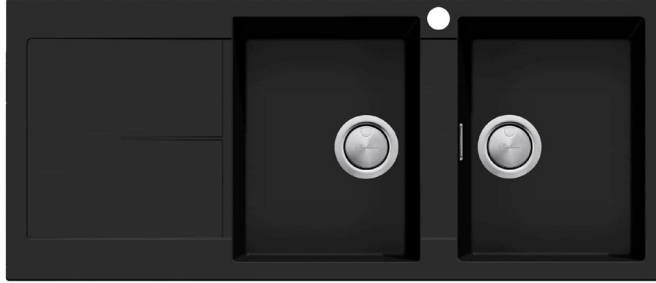

Santorini

Italian made

All dimensions in mm

ST-MB1517 OF

Matte Black Double Bowl Topmount Sink With Drainer

Overflow location

Specifications /

Sink size	1160W x 500H mm
Bowl size	Standard Bowl 330W x 430H x 210D / 30L
	Standard Bowl 330W x 430H x 210D / 30L
Construction	Moulded granite
Material	80% granite and quartz particles and 20% acrylic
Installation	Topmount
Fixings	Topmount clips supplied
Min cabinet size	800 mm
Tap holes	One tap hole only
Waste fittings	2 x 90 mm basket wastes included
Overflow	Overflow kit included
Carton size	1260 x 580 x 310 mm
Weight	21 kg
Warranty	Lifetime manufacturer's warranty (refer to Oliveri website)
Maintenance and care instructions	Clean the sink regularly with warm water, a liquid detergent and a soft cloth. Do not use abrasive powders or creams and avoid chemically aggressive detergents. Generic stains should be removed immediately with very hot water and a cleaning product. For organic stains which are especially difficult to remove, it is recommended that you fill the sink with a highly diluted organic cleaner such as bleach and let stand overnight. The next morning, rinse with warm water and a soft cloth.