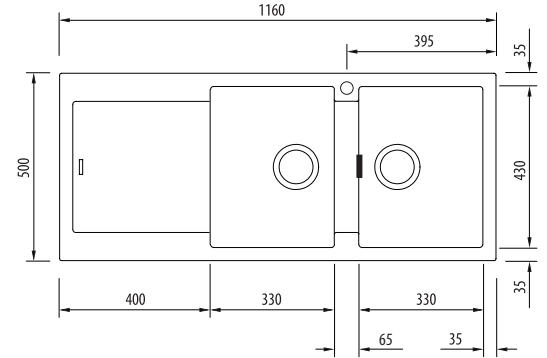

Santorini

Italian made

All dimensions in mm

ST-MB1517 OF

Matte Black Double Bowl Topmount Sink With Drainer

Overflow location

Specifications /

Sink size	1160W x 500H mm
Bowl size	Standard Bowl 330W x 430H x 210D / 30L
	Standard Bowl 330W x 430H x 210D / 30L
Construction	Moulded granite
Material	80% granite and quartz particles and 20% acrylic
Installation	Topmount
Fixings	Topmount clips supplied
Min cabinet size	800 mm
Tap holes	One tap hole only
Waste fittings	2 x 90 mm basket wastes included
Overflow	Overflow kit included
Carton size	1260 x 580 x 310 mm
Weight	21 kg
Warranty	Lifetime manufacturer's warranty (refer to Oliveri website)
Maintenance and care instructions	Clean the sink regularly with warm water, a liquid detergent and a soft cloth. Do not use abrasive powders or creams and avoid chemically aggressive detergents. Generic stains should be removed immediately with very hot water and a cleaning product. For organic stains which are especially difficult to remove, it is recommended that you fill the sink with a highly diluted organic cleaner such as bleach and let stand overnight. The next morning, rinse with warm water and a soft cloth.