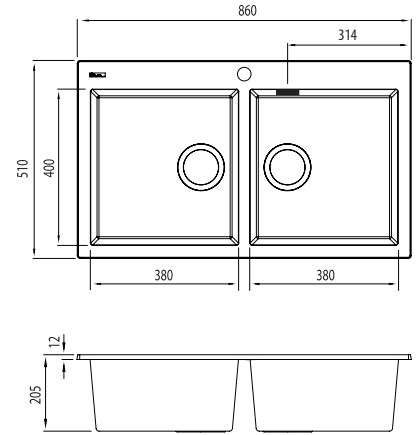

Santorini

Italian made

All dimensions in mm

ST-BL1564 OF

Black Double Bowl Topmount Sink

Overflow location

Specifications /

Sink size	860W x 510H mm
Bowl size	Standard Bowl 1 380W x 400H x 210D / 32L Standard Bowl 1 380W x 400H x 210D / 32L
Construction	Moulded granite
Material	80% granite and quartz particles and 20% acrylic
Installation	Topmount
Fixings	Topmount clips supplied
Min cabinet size	900 mm
Tap holes	1 tap hole only
Waste fittings	2 x 90 mm basket wastes included
Overflow	Overflow kit included
Carton size	960 x 580 x 310 mm
Weight	16 kg
Warranty	Lifetime manufacturer's warranty (refer to Oliveri website)
Maintenance and care instructions	Clean the sink regularly with warm water, a liquid detergent and a soft cloth. Do not use abrasive powders or creams and avoid chemically aggressive detergents. Generic stains should be removed immediately with very hot water and a cleaning product. For organic stains which are especially difficult to remove, it is recommended that you fill the sink with a highly diluted organic cleaner such as bleach and let stand overnight. The next morning, rinse with warm water and a soft cloth.