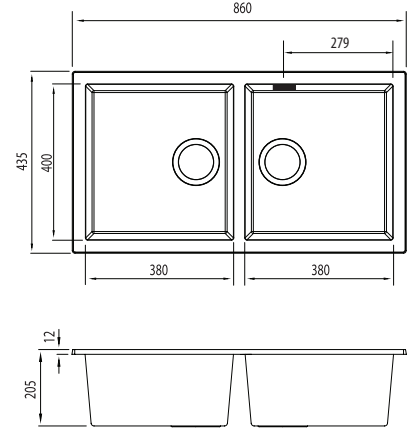

# Santorini

Italian made

All dimensions in mm

## ST-BL1563U OF

Black Double Bowl Undermount Sink

— Overflow location

### Specifications /

<b>Sink size</b>	860W x 435H mm
<b>Bowl size</b>	Standard Bowl 1 380W x 400H x 210D / 32L Standard Bowl 1 380W x 400H x 210D / 32L
<b>Construction</b>	Moulded granite
<b>Material</b>	80% granite and quartz particles and 20% acrylic
<b>Installation</b>	Undermount
<b>Fixings</b>	Available on request
<b>Min cabinet size</b>	900 mm
<b>Tap holes</b>	N/A
<b>Waste fittings</b>	2 x 90 mm basket wastes included
<b>Overflow</b>	Overflow kit included
<b>Carton size</b>	960 x 580 x 310 mm
<b>Weight</b>	16 kg
<b>Warranty</b>	Lifetime manufacturer's warranty (refer to Oliveri website)
<b>Maintenance and care instructions</b>	Clean the sink regularly with warm water, a liquid detergent and a soft cloth. Do not use abrasive powders or creams and avoid chemically aggressive detergents. Generic stains should be removed immediately with very hot water and a cleaning product. For organic stains which are especially difficult to remove, it is recommended that you fill the sink with a highly diluted organic cleaner such as bleach and let stand overnight. The next morning, rinse with warm water and a soft cloth.