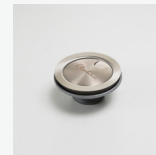

Included accessories /

AC28
Basket Waste