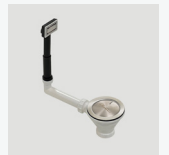

AC10
Basket Waste with
Rectangular Overflow