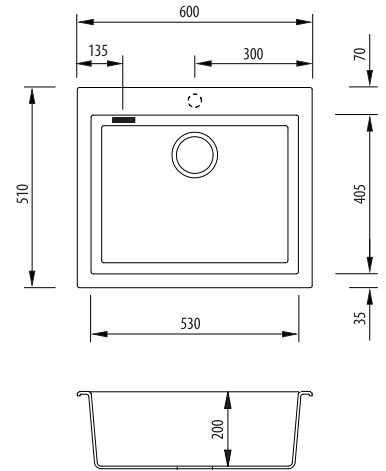

Santorini

Italian made

All dimensions in mm

ST-BL1561 OF

Black Grande Bowl Topmount Sink

Overflow location

Specifications /

Sink size	600W x 510H mm
Bowl size	Grande Bowl 530W x 405H x 200D / 43L
Construction	Moulded granite
Material	80% granite and quartz particles and 20% acrylic
Installation	Topmount
Fixings	Topmount clips supplied
Min cabinet size	600 mm
Tap holes	1 tap hole only
Waste fittings	1 x 90 mm basket waste included
Overflow	Overflow kit included
Carton size	720 x 600 x 280 mm
Weight	12 kg
Warranty	Lifetime manufacturer's warranty (refer to Oliveri website)
Maintenance and care instructions	Clean the sink regularly with warm water, a liquid detergent and a soft cloth. Do not use abrasive powders or creams and avoid chemically aggressive detergents. Generic stains should be removed immediately with very hot water and a cleaning product. For organic stains which are especially difficult to remove, it is recommended that you fill the sink with a highly diluted organic cleaner such as bleach and let stand overnight. The next morning, rinse with warm water and a soft cloth.

Included accessories /

AC10
Basket Waste with
Rectangular Overflow