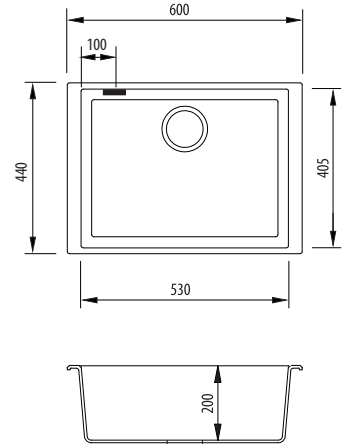

Santorini

Italian made

All dimensions in mm

ST-BL1560U OF

Black Grande Bowl Undermount Sink

— Overflow location

Specifications /

Sink size	600W x 440H mm
Bowl size	Grande Bowl 530W x 405H x 200D / 43L
Construction	Moulded granite
Material	80% granite and quartz particles and 20% acrylic
Installation	Undermount
Fixings	Available on request
Min cabinet size	800 mm
Tap holes	N/A
Waste fittings	1 x 90 mm basket waste included
Overflow	Overflow kit included
Carton size	720 x 600 x 280 mm
Weight	12 kg
Warranty	Lifetime manufacturer's warranty (refer to Oliveri website)
Maintenance and care instructions	Clean the sink regularly with warm water, a liquid detergent and a soft cloth. Do not use abrasive powders or creams and avoid chemically aggressive detergents. Generic stains should be removed immediately with very hot water and a cleaning product. For organic stains which are especially difficult to remove, it is recommended that you fill the sink with a highly diluted organic cleaner such as bleach and let stand overnight. The next morning, rinse with warm water and a soft cloth.

Included accessories /

AC10
Basket Waste with
Rectangular Overflow