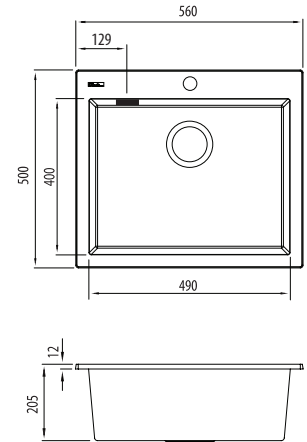

Santorini

Italian made

All dimensions in mm

ST-BL1551 OF

Black Large Bowl Topmount Sink

— Overflow location

Specifications /

Sink size	560W x 500H mm
Bowl size	Large Bowl 490W x 400H x 200D / 39L
Construction	Moulded granite
Material	80% granite and quartz particles and 20% acrylic
Installation	Topmount
Fixings	Topmount clips supplied
Min cabinet size	600 mm
Tap holes	1 tap hole only
Waste fittings	1 x 90 mm basket waste included
Overflow	Overflow kit included
Carton size	720 x 600 x 280 mm
Weight	12 kg
Warranty	Lifetime manufacturer's warranty (refer to Oliveri website)
Maintenance and care instructions	Clean the sink regularly with warm water, a liquid detergent and a soft cloth. Do not use abrasive powders or creams and avoid chemically aggressive detergents. Generic stains should be removed immediately with very hot water and a cleaning product. For organic stains which are especially difficult to remove, it is recommended that you fill the sink with a highly diluted organic cleaner such as bleach and let stand overnight. The next morning, rinse with warm water and a soft cloth.