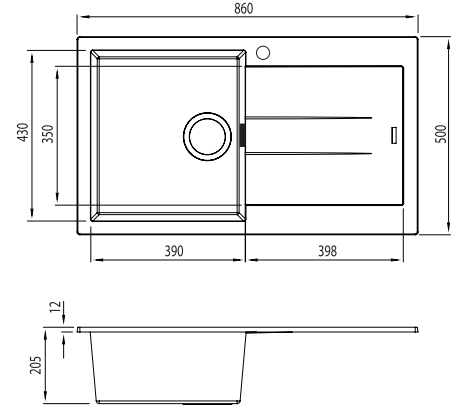

# Santorini

Italian made

All dimensions in mm

## ST-BL1521 OF

Black Single Bowl Topmount Sink With Drainer

— Overflow location

### Specifications /

<b>Sink size</b>	860W x 500H mm
<b>Bowl size</b>	Main Bowl 2 390W x 430H x 200D / 34L
<b>Construction</b>	Moulded granite
<b>Material</b>	80% granite and quartz particles and 20% acrylic
<b>Installation</b>	Topmount
<b>Fixings</b>	Topmount clips supplied
<b>Min cabinet size</b>	500 mm
<b>Tap holes</b>	One tap hole only
<b>Waste fittings</b>	1 x 90 mm basket waste included
<b>Overflow</b>	Overflow kit included
<b>Carton size</b>	960 x 580 x 310 mm
<b>Weight</b>	15 kg
<b>Warranty</b>	Lifetime manufacturer's warranty (refer to Oliveri website)
<b>Maintenance and care instructions</b>	Clean the sink regularly with warm water, a liquid detergent and a soft cloth. Do not use abrasive powders or creams and avoid chemically aggressive detergents. Generic stains should be removed immediately with very hot water and a cleaning product. For organic stains which are especially difficult to remove, it is recommended that you fill the sink with a highly diluted organic cleaner such as bleach and let stand overnight. The next morning, rinse with warm water and a soft cloth.