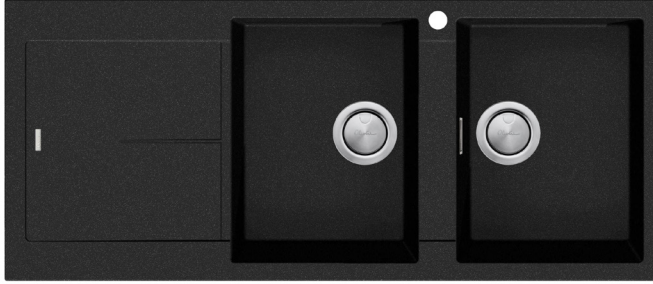

# Santorini

Italian made

All dimensions in mm

## ST-BL1517 OF

Black Double Bowl Topmount Sink With Drainer

Overflow location

### Specifications /

<b>Sink size</b>	1160W x 500H mm
<b>Bowl size</b>	Standard Bowl 330W x 430H x 210D / 30L
	Standard Bowl 330W x 430H x 210D / 30L
<b>Construction</b>	Moulded granite
<b>Material</b>	80% granite and quartz particles and 20% acrylic
<b>Installation</b>	Topmount
<b>Fixings</b>	Topmount clips supplied
<b>Min cabinet size</b>	800 mm
<b>Tap holes</b>	One tap hole only
<b>Waste fittings</b>	2 x 90 mm basket wastes included
<b>Overflow</b>	Overflow kit included
<b>Carton size</b>	1260 x 580 x 310 mm
<b>Weight</b>	21 kg
<b>Warranty</b>	Lifetime manufacturer's warranty (refer to Oliveri website)
<b>Maintenance and care instructions</b>	Clean the sink regularly with warm water, a liquid detergent and a soft cloth. Do not use abrasive powders or creams and avoid chemically aggressive detergents. Generic stains should be removed immediately with very hot water and a cleaning product. For organic stains which are especially difficult to remove, it is recommended that you fill the sink with a highly diluted organic cleaner such as bleach and let stand overnight. The next morning, rinse with warm water and a soft cloth.