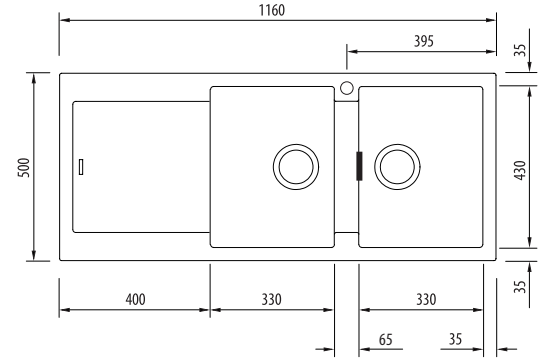

# Santorini

Italian made

All dimensions in mm

## ST-BL1517 OF

Black Double Bowl Topmount Sink With Drainer

Overflow location

### Specifications /

<b>Sink size</b>	1160W x 500H mm
<b>Bowl size</b>	Standard Bowl 330W x 430H x 210D / 30L
	Standard Bowl 330W x 430H x 210D / 30L
<b>Construction</b>	Moulded granite
<b>Material</b>	80% granite and quartz particles and 20% acrylic
<b>Installation</b>	Topmount
<b>Fixings</b>	Topmount clips supplied
<b>Min cabinet size</b>	800 mm
<b>Tap holes</b>	One tap hole only
<b>Waste fittings</b>	2 x 90 mm basket wastes included
<b>Overflow</b>	Overflow kit included
<b>Carton size</b>	1260 x 580 x 310 mm
<b>Weight</b>	21 kg
<b>Warranty</b>	Lifetime manufacturer's warranty (refer to Oliveri website)
<b>Maintenance and care instructions</b>	Clean the sink regularly with warm water, a liquid detergent and a soft cloth. Do not use abrasive powders or creams and avoid chemically aggressive detergents. Generic stains should be removed immediately with very hot water and a cleaning product. For organic stains which are especially difficult to remove, it is recommended that you fill the sink with a highly diluted organic cleaner such as bleach and let stand overnight. The next morning, rinse with warm water and a soft cloth.