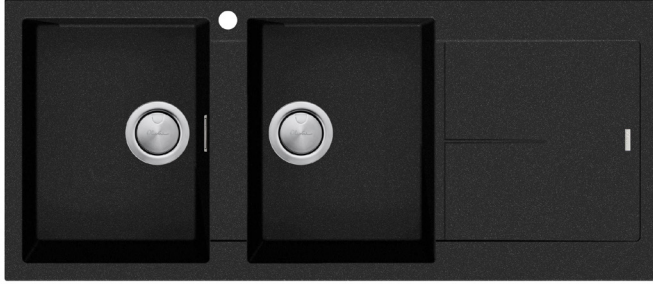

Santorini

Italian made 

All dimensions in mm

ST-BL1516 OF

Black Double Bowl Topmount Sink With Drainer

— Overflow location

Specifications /

Sink size	1160W x 500H mm
Bowl size	Standard Bowl 330W x 430H x 210D / 30L
	Standard Bowl 330W x 430H x 210D / 30L
Construction	Moulded granite
Material	80% granite and quartz particles and 20% acrylic
Installation	Topmount
Fixings	Topmount clips supplied
Min cabinet size	800 mm
Tap holes	One tap hole only
Waste fittings	2 x 90 mm basket wastes included
Overflow	Overflow kit included
Carton size	1260 x 580 x 310 mm
Weight	21 kg
Warranty	Lifetime manufacturer's warranty (refer to Oliveri website)
Maintenance and care instructions	Clean the sink regularly with warm water, a liquid detergent and a soft cloth. Do not use abrasive powders or creams and avoid chemically aggressive detergents. Generic stains should be removed immediately with very hot water and a cleaning product. For organic stains which are especially difficult to remove, it is recommended that you fill the sink with a highly diluted organic cleaner such as bleach and let stand overnight. The next morning, rinse with warm water and a soft cloth.

Included accessories /

AC28
Basket Waste

AC10
Basket Waste with
Rectangular Overflow