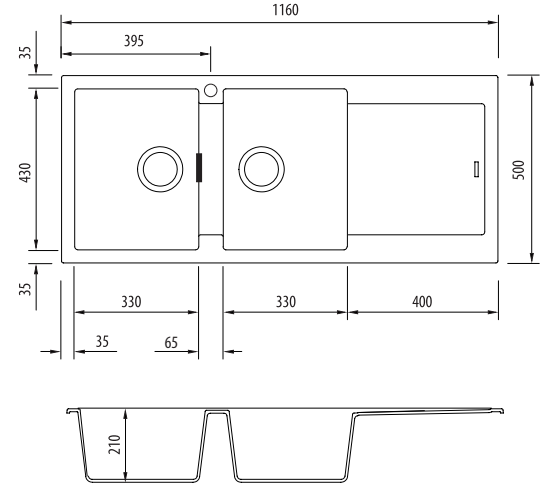

Santorini

Italian made 

All dimensions in mm

ST-BL1516 OF

Black Double Bowl Topmount Sink With Drainer

— Overflow location

Specifications /

Sink size	1160W x 500H mm
Bowl size	Standard Bowl 330W x 430H x 210D / 30L
	Standard Bowl 330W x 430H x 210D / 30L
Construction	Moulded granite
Material	80% granite and quartz particles and 20% acrylic
Installation	Topmount
Fixings	Topmount clips supplied
Min cabinet size	800 mm
Tap holes	One tap hole only
Waste fittings	2 x 90 mm basket wastes included
Overflow	Overflow kit included
Carton size	1260 x 580 x 310 mm
Weight	21 kg
Warranty	Lifetime manufacturer's warranty (refer to Oliveri website)
Maintenance and care instructions	Clean the sink regularly with warm water, a liquid detergent and a soft cloth. Do not use abrasive powders or creams and avoid chemically aggressive detergents. Generic stains should be removed immediately with very hot water and a cleaning product. For organic stains which are especially difficult to remove, it is recommended that you fill the sink with a highly diluted organic cleaner such as bleach and let stand overnight. The next morning, rinse with warm water and a soft cloth.