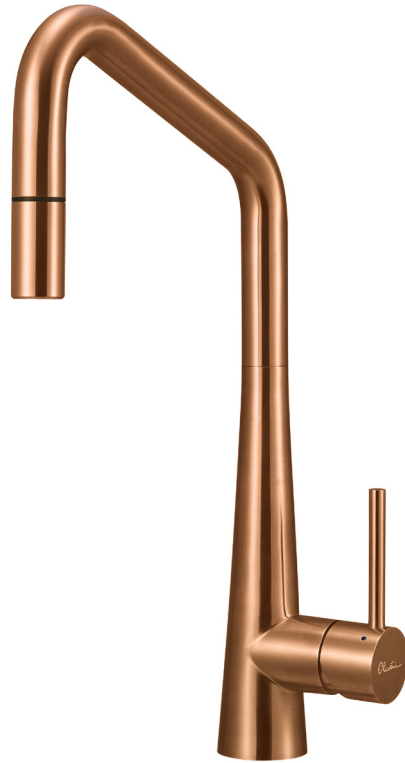

# Essente 316

Lead FREE

**316** | Marine Grade Stainless Steel

**SS31675-CU**

Copper Square Goose Neck Pull Out Mixer

All dimensions in mm

## Specifications /

<b>WELS rating</b>	5 Stars, 6.0 L per minute
<b>WELS registration number</b>	T43182
<b>Temperature rating (min / max)</b>	1°C - 65°C
<b>Pressure rating (min / max)</b>	150 kPa - 500 kPa
<b>Finish</b>	Copper (PVD)
<b>Materials</b>	316 Grade stainless steel body and handle
<b>Cartridge size</b>	35 mm
<b>Cartridge type</b>	Ceramic disc cartridge
<b>Carton size</b>	735 x 325 x 75 mm
<b>Product weight</b>	4 kg
<b>Mixer height</b>	424 mm
<b>Water supply</b>	Mains
<b>Warranty</b>	15 years (see Oliveri website for full details)
<b>Maintenance and care instructions</b>	All surfaces should be cleaned with mild liquid detergent or soap and water. Do not use cream cleaners or citrus based cleaning products, as they are abrasive. Use of unsuitable cleaning agents may damage the surface. Any damage caused in this way will not be covered by warranty.