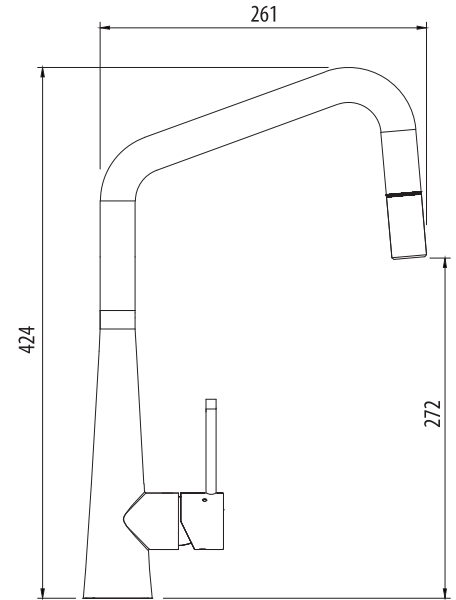

# Essente 316

Lead FREE

**316** | Marine Grade Stainless Steel

**SS31675-CU**

Copper Square Goose Neck Pull Out Mixer

All dimensions in mm

## Specifications /

<b>WELS rating</b>	5 Stars, 6.0 L per minute
<b>WELS registration number</b>	T43182
<b>Temperature rating (min / max)</b>	1°C - 65°C
<b>Pressure rating (min / max)</b>	150 kPa - 500 kPa
<b>Finish</b>	Copper (PVD)
<b>Materials</b>	316 Grade stainless steel body and handle
<b>Cartridge size</b>	35 mm
<b>Cartridge type</b>	Ceramic disc cartridge
<b>Carton size</b>	735 x 325 x 75 mm
<b>Product weight</b>	4 kg
<b>Mixer height</b>	424 mm
<b>Water supply</b>	Mains
<b>Warranty</b>	15 years (see Oliveri website for full details)
<b>Maintenance and care instructions</b>	All surfaces should be cleaned with mild liquid detergent or soap and water. Do not use cream cleaners or citrus based cleaning products, as they are abrasive. Use of unsuitable cleaning agents may damage the surface. Any damage caused in this way will not be covered by warranty.