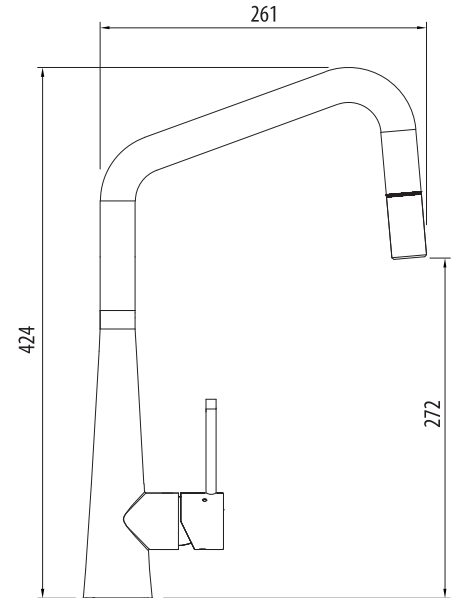

Essente 316

Lead FREE

316 | Marine Grade Stainless Steel

SS31675-BL

Black Square Goose Neck Pull Out Mixer

All dimensions in mm

Specifications /

WELS rating	5 Stars, 6.0 L per minute
WELS registration number	T43182
Temperature rating (min / max)	1°C - 65°C
Pressure rating (min / max)	150 kPa - 500 kPa
Finish	Black (PVD)
Materials	316 Grade stainless steel body and handle
Cartridge size	35 mm
Cartridge type	Ceramic disc cartridge
Carton size	735 x 325 x 75 mm
Product weight	4 kg
Mixer height	424 mm
Water supply	Mains
Warranty	15 years (see Oliveri website for full details)
Maintenance and care instructions	All surfaces should be cleaned with mild liquid detergent or soap and water. Do not use cream cleaners or citrus based cleaning products, as they are abrasive. Use of unsuitable cleaning agents may damage the surface. Any damage caused in this way will not be covered by warranty.