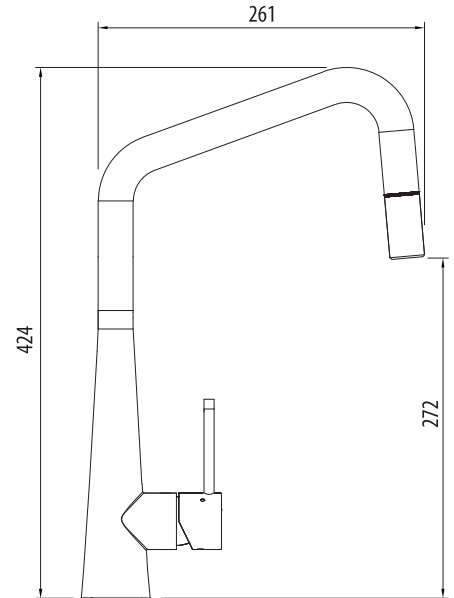

Essente 316

Lead FREE

316 | Marine Grade Stainless Steel

SS31675-AU

Brushed Gold Square Goose Neck Pull Out Mixer

All dimensions in mm

Specifications /

WELS rating	5 Stars, 6.0 L per minute
WELS registration number	T43182
Temperature rating (min / max)	1°C - 65°C
Pressure rating (min / max)	150 kPa - 500 kPa
Finish	Brushed gold (PVD)
Materials	316 Grade stainless steel body and handle
Cartridge size	35 mm
Cartridge type	Ceramic disc cartridge
Carton size	735 x 325 x 75 mm
Product weight	4 kg
Mixer height	424 mm
Water supply	Mains
Warranty	15 years (see Oliveri website for full details)
Maintenance and care instructions	All surfaces should be cleaned with mild liquid detergent or soap and water. Do not use cream cleaners or citrus based cleaning products, as they are abrasive. Use of unsuitable cleaning agents may damage the surface. Any damage caused in this way will not be covered by warranty.