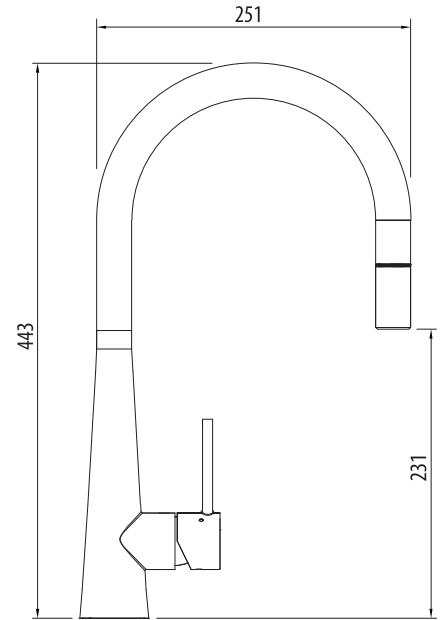

# Essente 316

Lead FREE

**316** | Marine Grade Stainless Steel

**SS31625-CU**

Copper Goose Neck Pull Out Mixer

All dimensions in mm

## Specifications /

<b>WELS rating</b>	5 Stars, 6.0 L per minute
<b>WELS registration number</b>	T43180
<b>Temperature rating (min / max)</b>	1°C - 65°C
<b>Pressure rating (min / max)</b>	150 kPa - 500 kPa
<b>Finish</b>	Copper (PVD)
<b>Materials</b>	316 Grade stainless steel body and handle
<b>Cartridge size</b>	35 mm
<b>Cartridge type</b>	Ceramic disc cartridge
<b>Carton size</b>	735 x 325 x 75 mm
<b>Product weight</b>	3.5 kg
<b>Mixer height</b>	443 mm
<b>Water supply</b>	Mains
<b>Warranty</b>	15 years (see Oliveri website for full details)
<b>Maintenance and care instructions</b>	All surfaces should be cleaned with mild liquid detergent or soap and water. Do not use cream cleaners or citrus based cleaning products, as they are abrasive. Use of unsuitable cleaning agents may damage the surface. Any damage caused in this way will not be covered by warranty.