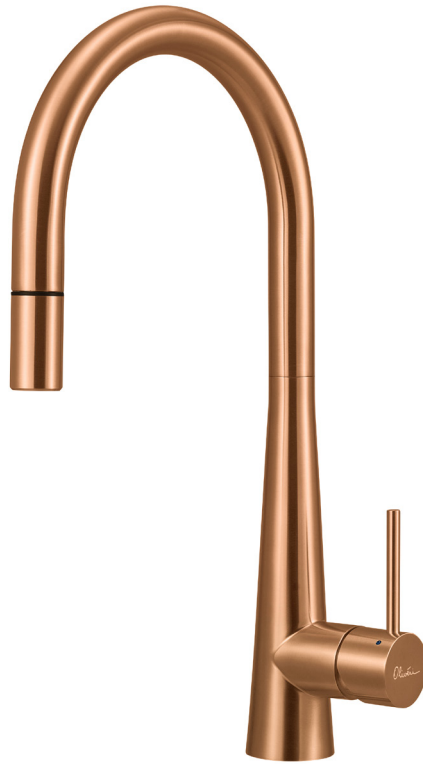

# Essente 316

Lead FREE

**316** | Marine Grade Stainless Steel

**SS31625-CU**

Copper Goose Neck Pull Out Mixer

All dimensions in mm

## Specifications /

<b>WELS rating</b>	5 Stars, 6.0 L per minute
<b>WELS registration number</b>	T43180
<b>Temperature rating (min / max)</b>	1°C - 65°C
<b>Pressure rating (min / max)</b>	150 kPa - 500 kPa
<b>Finish</b>	Copper (PVD)
<b>Materials</b>	316 Grade stainless steel body and handle
<b>Cartridge size</b>	35 mm
<b>Cartridge type</b>	Ceramic disc cartridge
<b>Carton size</b>	735 x 325 x 75 mm
<b>Product weight</b>	3.5 kg
<b>Mixer height</b>	443 mm
<b>Water supply</b>	Mains
<b>Warranty</b>	15 years (see Oliveri website for full details)
<b>Maintenance and care instructions</b>	All surfaces should be cleaned with mild liquid detergent or soap and water. Do not use cream cleaners or citrus based cleaning products, as they are abrasive. Use of unsuitable cleaning agents may damage the surface. Any damage caused in this way will not be covered by warranty.