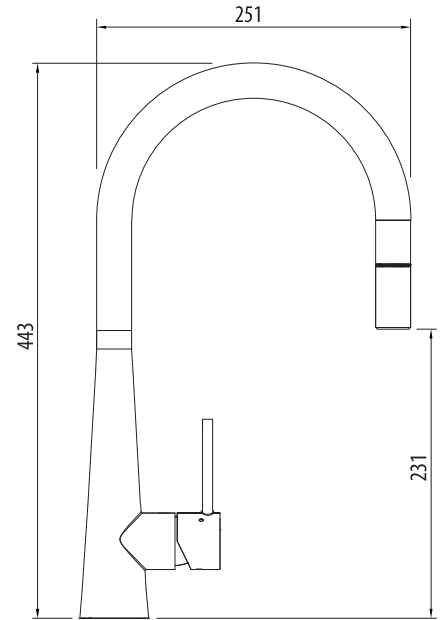

Essente 316

Lead FREE

316 | Marine Grade Stainless Steel

SS31625-BL

Black Goose Neck Pull Out Mixer

All dimensions in mm

Specifications /

WELS rating	5 Stars, 6.0 L per minute
WELS registration number	T43180
Temperature rating (min / max)	1°C - 65°C
Pressure rating (min / max)	150 kPa - 500 kPa
Finish	Black (PVD)
Materials	316 Grade stainless steel body and handle
Cartridge size	35 mm
Cartridge type	Ceramic disc cartridge
Carton size	735 x 325 x 75 mm
Product weight	3.5 kg
Mixer height	443 mm
Water supply	Mains
Warranty	15 years (see Oliveri website for full details)
Maintenance and care instructions	All surfaces should be cleaned with mild liquid detergent or soap and water. Do not use cream cleaners or citrus based cleaning products, as they are abrasive. Use of unsuitable cleaning agents may damage the surface. Any damage caused in this way will not be covered by warranty.