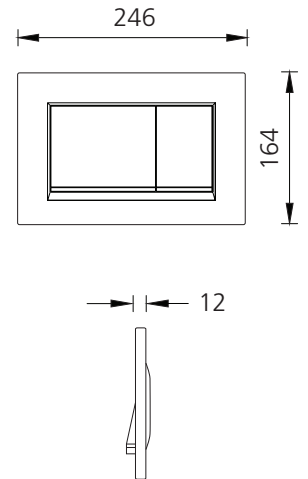

Sigma30

SQPPWH

Matte White Concealed Cistern Flush Plate with Square Buttons

Specifications /

Style	Geberit Sigma30
Operation	Mechanical dual flush button
Compatible cistern(s)	Suitable for Geberit Sigma8 concealed cistern & Sigma8 Duofix concealed cistern
Actuation force	< 20 N
Colour	Fingerprint-resistant matte white plate & buttons with offset trim (115.883.01.1)
Materials	ABS plastic
Spare parts	Guaranteed availability for 25 years
Warranty	3 years (refer to oliveri.com.au)
Maintenance and care instructions	All surfaces should be cleaned with a soft cloth soaked in mild liquid detergent and water. Dry the surface with the soft cloth. Do not use cleaning agents containing chlorine or acids, as they are abrasive. Use of corrosive or scouring cleaning agents may damage the surface. Any damage caused in this way will not be covered by warranty.
Technical Support	1800 Geberit