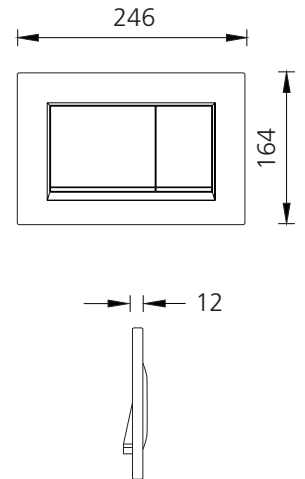

Sigma30

SQPPMB

Matte Black Concealed Cistern Flush Plate with Square Buttons

Specifications /

Style	Geberit Sigma30
Operation	Mechanical dual flush button
Compatible cistern(s)	Suitable for Geberit Sigma8 concealed cistern & Sigma8 Duofix concealed cistern
Actuation force	< 20 N
Colour	Fingerprint-resistant matte black plate & buttons with offset trim (115.883.16.1)
Materials	ABS plastic
Spare parts	Guaranteed availability for 25 years
Warranty	3 years (refer to oliveri.com.au)
Maintenance and care instructions	All surfaces should be cleaned with a soft cloth soaked in mild liquid detergent and water. Dry the surface with the soft cloth. Do not use cleaning agents containing chlorine or acids, as they are abrasive. Use of corrosive or scouring cleaning agents may damage the surface. Any damage caused in this way will not be covered by warranty.
Technical Support	1800 Geberit