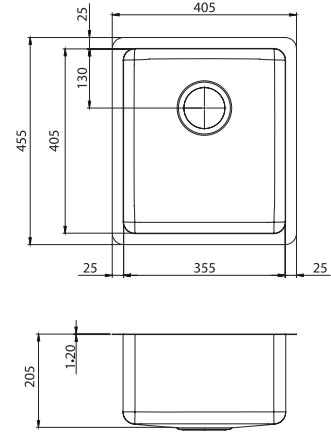

### Specifications /

<b>Sink size</b>	405W x 455H mm
<b>Bowl size</b>	3/4 Bowl 355W x 405H x 205D / 30L
<b>Construction</b>	Fabricated with 25 mm radius corners, Softtone® and soundproofing.
<b>Material</b>	304 grade, 18/10 brushed stainless steel (1.2 mm thick)
<b>Installation</b>	Undermount
<b>Fixings</b>	Installation clips supplied
<b>Min cabinet size</b>	500 mm
<b>Tap holes</b>	N/A
<b>Waste fittings</b>	1 x 90 mm basket waste included
<b>Overflow</b>	Not available
<b>Carton size</b>	520 x 470 x 250 mm
<b>Weight</b>	5 kg
<b>Warranty</b>	Lifetime manufacturer's warranty (refer to <a href="http://oliveri.com.au">oliveri.com.au</a> )
<b>Maintenance and care instructions</b>	All surfaces should be cleaned with mild liquid detergent or soap and water. To maintain the shine on your Oliveri stainless steel sink, we recommended the use of any of the easy to obtain, non-abrasive stainless steel cleaners or metal polishes.