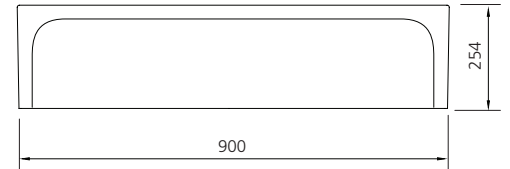

Sicily

Italian made

All dimensions in mm

SC-WH1984

White Fireclay Farmhouse 1 & 3/4 Bowl Counter Top or Undermount Sink

Basket wastes not included

REVERSIBLE SINK

May be installed with smooth or scalloped front

Specifications /

Sink size	914W x 460H x 254D mm
Bowl sizes	460W x 390H x 180D / 24L 350W x 390H x 180D / 18L
Material	Fireclay
Finish	Gloss white (non-porous glaze)
Installation	Counter top or undermount
Min cabinet size	1200 mm
Tap holes	N/A
Waste fittings	Not included (2 x 90 mm extended screw length basket wastes required)
Overflow	Not available
Carton size	930 x 300 x 520 mm
Weight	71.5 kg WARNING This product requires mechanical lifting apparatus.
Warranty	Lifetime manufacturer's warranty (see Oliveri website for details)
Maintenance and care instructions	Clean the sink regularly with warm water, a liquid detergent and a soft cloth. Do not use cream cleaners or citrus based cleaning products, as they are abrasive. Use of unsuitable cleaning agents may damage the sink surface.