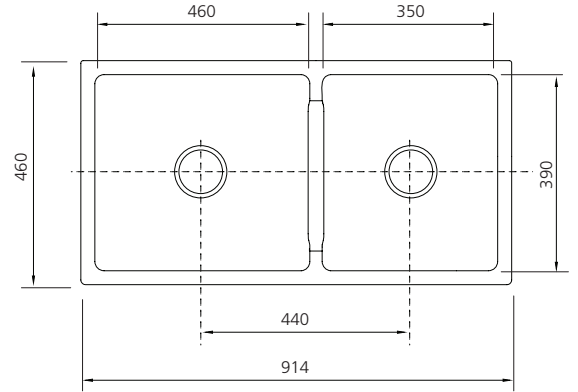

Sicily

Italian made

All dimensions in mm

SC-WH1984

White Fireclay Farmhouse 1 & 3/4 Bowl Counter Top or Undermount Sink

Basket wastes not included

REVERSIBLE SINK

May be installed with smooth or scalloped front

Specifications /

Sink size	914W x 460H x 254D mm
Bowl sizes	460W x 390H x 180D / 24L 350W x 390H x 180D / 18L
Material	Fireclay
Finish	Gloss white (non-porous glaze)
Installation	Counter top or undermount
Min cabinet size	1200 mm
Tap holes	N/A
Waste fittings	Not included (2 x 90 mm extended screw length basket wastes required)
Overflow	Not available
Carton size	930 x 300 x 520 mm
Weight	71.5 kg WARNING This product requires mechanical lifting apparatus.
Warranty	Lifetime manufacturer's warranty (see Oliveri website for details)
Maintenance and care instructions	Clean the sink regularly with warm water, a liquid detergent and a soft cloth. Do not use cream cleaners or citrus based cleaning products, as they are abrasive. Use of unsuitable cleaning agents may damage the sink surface.