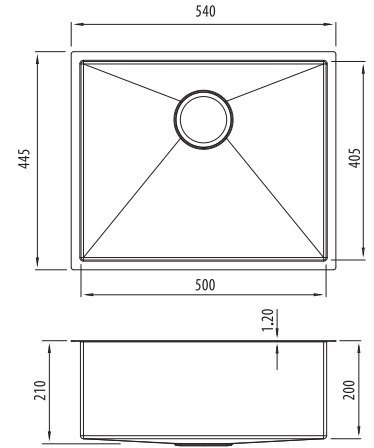

Spectra

SB50AU

Single Bowl Brushed Gold Sink

All dimensions in mm

Specifications /

Sink size	540W x 445H mm
Bowl size	Large Bowl 500W x 405H x 200D / 40L
Construction	Fabricated with 5mm radius corners, Softtone® and soundproofing
Material	304 grade, 18/10 coloured stainless steel (1.2 mm thick)
Installation	Topmount, undermount or flushmount
Fixings	Topmount clips supplied only
Min cabinet size	600 mm
Tap holes	N/A
Waste fittings	1 x 90 mm coloured basket waste included
Overflow	Not available
Carton size	640 x 540 x 330 mm
Weight	16 kg
Warranty	Lifetime manufacturer's warranty (refer to oliveri.com.au)
Maintenance and care instructions	All surfaces should be cleaned with mild liquid detergent or soap and water. To maintain the shine on your Oliveri stainless steel sink, we recommended the use of any of the easy to obtain, non-abrasive stainless steel cleaners or metal polishes.