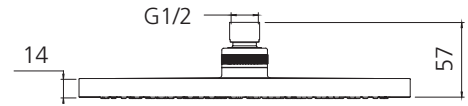

# Rome

**RO26500GM**

Gunmetal Shower Rose

## Specifications /

<b>WELS rating</b>	3 Stars, 9 L per minute
<b>WELS registration number</b>	S13715
<b>Temperature rating (min / max)</b>	1°C - 65°C
<b>Pressure rating (min / max)</b>	150 kPa - 500 kPa
<b>Finish</b>	Gunmetal
<b>Materials</b>	ABS Plastic
<b>Water supply</b>	Mains
<b>Connections</b>	G 1/2 Female
<b>Product weight</b>	0.66 kg
<b>Parts List</b>	Shower head x 1
<b>Warranty</b>	5 years replacement parts and finish; 1 year labour (see Oliveri website for full details)
<b>Maintenance and care instructions</b>	All surfaces should be cleaned with mild liquid detergent or soap and water. Do not use cream cleaners or citrus based cleaning products, as they are abrasive. Use of unsuitable cleaning agents may damage the surface. Any damage caused in this way will not be covered by warranty.