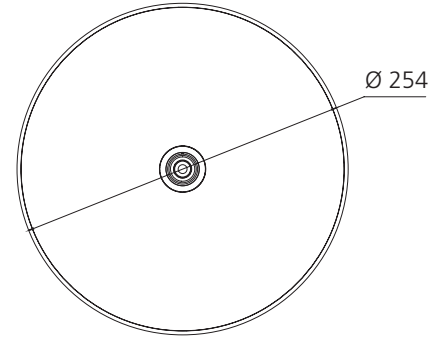

# Rome

**RO26500GM**

Gunmetal Shower Rose

## Specifications /

<b>WELS rating</b>	3 Stars, 9 L per minute
<b>WELS registration number</b>	S13715
<b>Temperature rating (min / max)</b>	1°C - 65°C
<b>Pressure rating (min / max)</b>	150 kPa - 500 kPa
<b>Finish</b>	Gunmetal
<b>Materials</b>	ABS Plastic
<b>Water supply</b>	Mains
<b>Connections</b>	G 1/2 Female
<b>Product weight</b>	0.66 kg
<b>Parts List</b>	Shower head x 1
<b>Warranty</b>	5 years replacement parts and finish; 1 year labour (see Oliveri website for full details)
<b>Maintenance and care instructions</b>	All surfaces should be cleaned with mild liquid detergent or soap and water. Do not use cream cleaners or citrus based cleaning products, as they are abrasive. Use of unsuitable cleaning agents may damage the surface. Any damage caused in this way will not be covered by warranty.