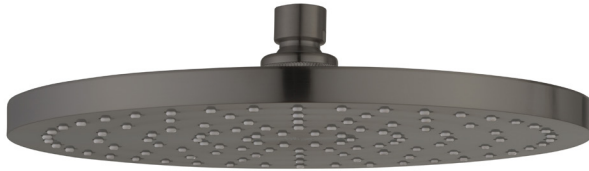

# Rome

**RO26500GM**

Gunmetal Shower Rose

## Specifications /

<b>WELS rating</b>	3 Stars, 9 L per minute
<b>WELS registration number</b>	S13715
<b>Temperature rating (min / max)</b>	1°C - 65°C
<b>Pressure rating (min / max)</b>	150 kPa - 500 kPa
<b>Finish</b>	Gunmetal
<b>Materials</b>	ABS Plastic
<b>Water supply</b>	Mains
<b>Connections</b>	G 1/2 Female
<b>Product weight</b>	0.66 kg
<b>Parts List</b>	Shower head x 1
<b>Warranty</b>	5 years replacement parts and finish; 1 year labour (see Oliveri website for full details)
<b>Maintenance and care instructions</b>	All surfaces should be cleaned with mild liquid detergent or soap and water. Do not use cream cleaners or citrus based cleaning products, as they are abrasive. Use of unsuitable cleaning agents may damage the surface. Any damage caused in this way will not be covered by warranty.