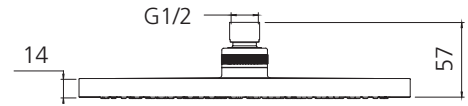

# Rome

**RO26500CG**

Classic Gold Shower Rose

## Specifications /

<b>WELS rating</b>	3 Stars, 9 L per minute
<b>WELS registration number</b>	S13715
<b>Temperature rating (min / max)</b>	1°C - 65°C
<b>Pressure rating (min / max)</b>	150 kPa - 500 kPa
<b>Finish</b>	Classic Gold
<b>Materials</b>	ABS Plastic
<b>Water supply</b>	Mains
<b>Connections</b>	G 1/2 Female
<b>Product weight</b>	0.66 kg
<b>Parts List</b>	Shower head x 1
<b>Warranty</b>	5 years replacement parts and finish; 1 year labour (see Oliveri website for full details)
<b>Maintenance and care instructions</b>	All surfaces should be cleaned with mild liquid detergent or soap and water. Do not use cream cleaners or citrus based cleaning products, as they are abrasive. Use of unsuitable cleaning agents may damage the surface. Any damage caused in this way will not be covered by warranty.