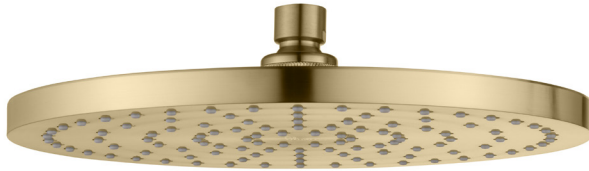

# Rome

**RO26500CG**

Classic Gold Shower Rose

## Specifications /

<b>WELS rating</b>	3 Stars, 9 L per minute
<b>WELS registration number</b>	S13715
<b>Temperature rating (min / max)</b>	1°C - 65°C
<b>Pressure rating (min / max)</b>	150 kPa - 500 kPa
<b>Finish</b>	Classic Gold
<b>Materials</b>	ABS Plastic
<b>Water supply</b>	Mains
<b>Connections</b>	G 1/2 Female
<b>Product weight</b>	0.66 kg
<b>Parts List</b>	Shower head x 1
<b>Warranty</b>	5 years replacement parts and finish; 1 year labour (see Oliveri website for full details)
<b>Maintenance and care instructions</b>	All surfaces should be cleaned with mild liquid detergent or soap and water. Do not use cream cleaners or citrus based cleaning products, as they are abrasive. Use of unsuitable cleaning agents may damage the surface. Any damage caused in this way will not be covered by warranty.