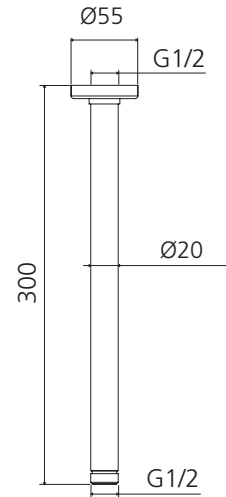

Rome

RO15293GM

Gunmetal Ceiling Mounted Shower Arm

Specifications /

Temperature rating (min / max)	1°C - 65°C
Pressure rating (min / max)	150 kPa - 500 kPa
Finish	Gunmetal (PVD)
Materials	Brass
Water supply	Mains
Connections	G 1/2 Female
Mounting methods	Ceiling mounted
Product weight	0.27 kg
Parts List	Shower arm x 1, flange x 1
Warranty	5 years replacement parts and finish; 1 year labour (see Oliveri website for full details)
Maintenance and care instructions	All surfaces should be cleaned with mild liquid detergent or soap and water. Do not use cream cleaners or citrus based cleaning products, as they are abrasive. Use of unsuitable cleaning agents may damage the surface. Any damage caused in this way will not be covered by warranty.