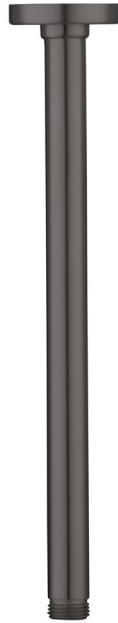

Rome

RO15293GM

Gunmetal Ceiling Mounted Shower Arm

Specifications /

Temperature rating (min / max)	1°C - 65°C
Pressure rating (min / max)	150 kPa - 500 kPa
Finish	Gunmetal (PVD)
Materials	Brass
Water supply	Mains
Connections	G 1/2 Female
Mounting methods	Ceiling mounted
Product weight	0.27 kg
Parts List	Shower arm x 1, flange x 1
Warranty	5 years replacement parts and finish; 1 year labour (see Oliveri website for full details)
Maintenance and care instructions	All surfaces should be cleaned with mild liquid detergent or soap and water. Do not use cream cleaners or citrus based cleaning products, as they are abrasive. Use of unsuitable cleaning agents may damage the surface. Any damage caused in this way will not be covered by warranty.