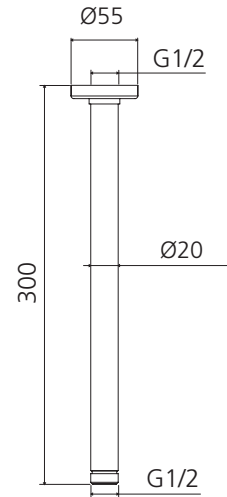

Rome

RO15293CG

Classic Gold Ceiling Mounted Shower Arm

Specifications /

Temperature rating (min / max)	1°C - 65°C
Pressure rating (min / max)	150 kPa - 500 kPa
Finish	Classic Gold (PVD)
Materials	Brass
Water supply	Mains
Connections	G 1/2 Female
Mounting methods	Ceiling mounted
Product weight	0.27 kg
Parts List	Shower arm x 1, flange x 1
Warranty	5 years replacement parts and finish; 1 year labour (see Oliveri website for full details)
Maintenance and care instructions	All surfaces should be cleaned with mild liquid detergent or soap and water. Do not use cream cleaners or citrus based cleaning products, as they are abrasive. Use of unsuitable cleaning agents may damage the surface. Any damage caused in this way will not be covered by warranty.