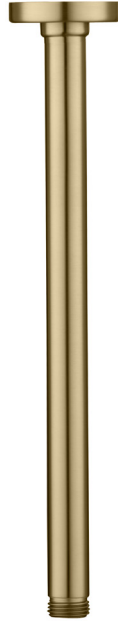

Rome

RO15293CG

Classic Gold Ceiling Mounted Shower Arm

Specifications /

Temperature rating (min / max)	1°C - 65°C
Pressure rating (min / max)	150 kPa - 500 kPa
Finish	Classic Gold (PVD)
Materials	Brass
Water supply	Mains
Connections	G 1/2 Female
Mounting methods	Ceiling mounted
Product weight	0.27 kg
Parts List	Shower arm x 1, flange x 1
Warranty	5 years replacement parts and finish; 1 year labour (see Oliveri website for full details)
Maintenance and care instructions	All surfaces should be cleaned with mild liquid detergent or soap and water. Do not use cream cleaners or citrus based cleaning products, as they are abrasive. Use of unsuitable cleaning agents may damage the surface. Any damage caused in this way will not be covered by warranty.