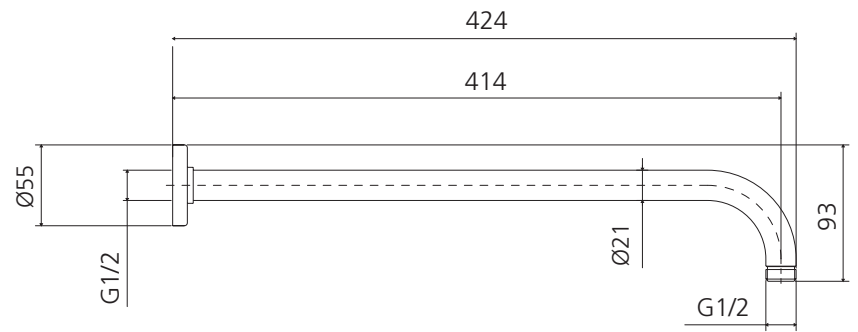

## RO15240GM

Gunmetal Wall Mounted Shower Arm

### Specifications /

<b>Temperature rating (min / max)</b>	1°C - 65°C
<b>Pressure rating (min / max)</b>	150 kPa - 500 kPa
<b>Finish</b>	Gunmetal (PVD)
<b>Materials</b>	Brass
<b>Water supply</b>	Mains
<b>Connections</b>	G 1/2 Female
<b>Mounting methods</b>	Wall mounted
<b>Product weight</b>	0.45 kg
<b>Parts List</b>	Shower arm x 1, flange x 1
<b>Warranty</b>	5 years replacement parts and finish; 1 year labour (see Oliveri website for full details)
<b>Maintenance and care instructions</b>	All surfaces should be cleaned with mild liquid detergent or soap and water. Do not use cream cleaners or citrus based cleaning products, as they are abrasive. Use of unsuitable cleaning agents may damage the surface. Any damage caused in this way will not be covered by warranty.