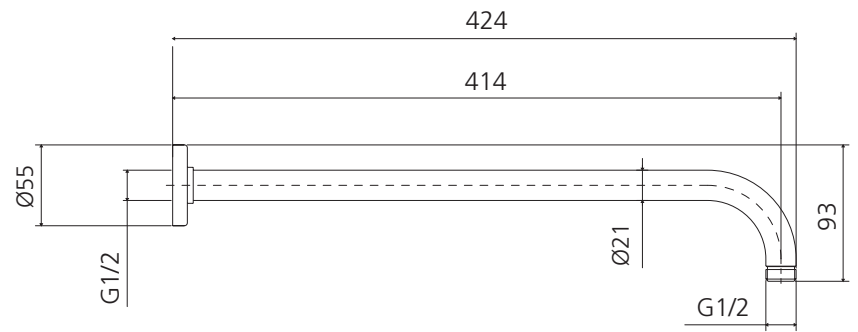

## Rome

RO15240CG

Classic Gold Wall Mounted Shower Arm

All dimensions in mm

### Specifications /

<b>Temperature rating (min / max)</b>	1°C - 65°C
<b>Pressure rating (min / max)</b>	150 kPa - 500 kPa
<b>Finish</b>	Classic Gold (PVD)
<b>Materials</b>	Brass
<b>Water supply</b>	Mains
<b>Connections</b>	G 1/2 Female
<b>Mounting methods</b>	Wall mounted
<b>Product weight</b>	0.45 kg
<b>Parts List</b>	Shower arm x 1, flange x 1
<b>Warranty</b>	5 years replacement parts and finish; 1 year labour (see Oliveri website for full details)
<b>Maintenance and care instructions</b>	All surfaces should be cleaned with mild liquid detergent or soap and water. Do not use cream cleaners or citrus based cleaning products, as they are abrasive. Use of unsuitable cleaning agents may damage the surface. Any damage caused in this way will not be covered by warranty.