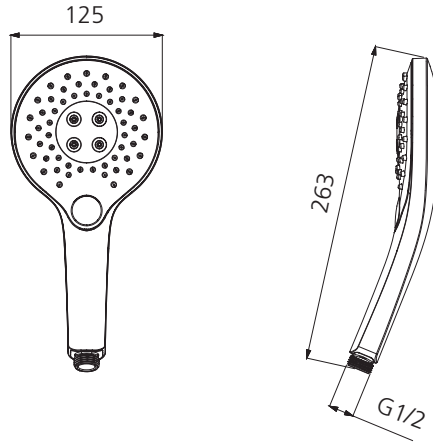

Rome

RO147013HBN

Brushed Nickel Hand Shower Head

Specifications /

WELS rating	3 Stars, 9 L per minute
WELS registration number	S13607
Temperature rating (min / max)	1°C - 65°C
Pressure rating (min / max)	150 kPa - 500 kPa
Finish	Brushed nickel (PVD)
Shower head functions	Three spray functions
Materials	ABS Plastic
Water supply	Mains
Connections	G 1/2 BSP
Product weight	0.27 kg
Parts List	Hand shower x 1
Warranty	5 years replacement parts and finish; 1 year labour (see Oliveri website for full details)
Maintenance and care instructions	All surfaces should be cleaned with mild liquid detergent or soap and water. Do not use cream cleaners or citrus based cleaning products, as they are abrasive. Use of unsuitable cleaning agents may damage the surface. Any damage caused in this way will not be covered by warranty.