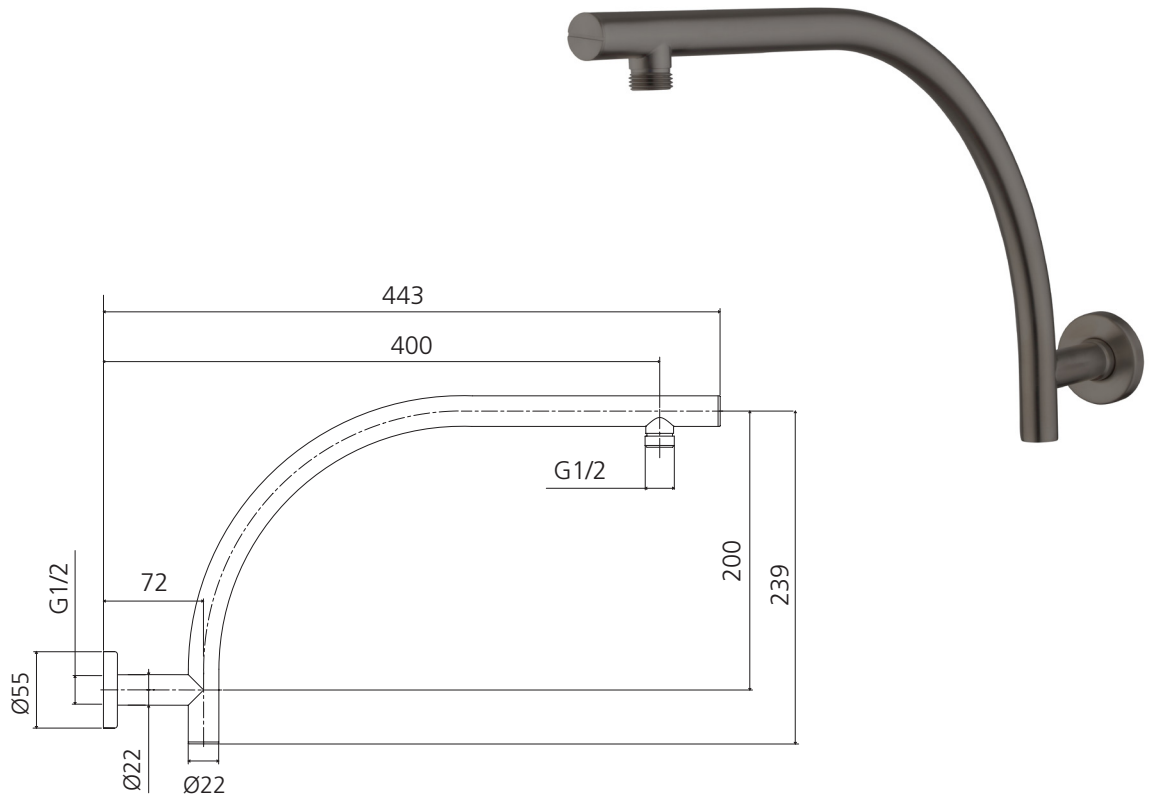

Rome

RO0008GM

Gunmetal Raised Wall Mounted Shower Arm

All dimensions in mm

Specifications /

Temperature rating (min / max)	1°C - 65°C
Pressure rating (min / max)	150 kPa - 500 kPa
Finish	Gunmetal (PVD)
Materials	Brass
Water supply	Mains
Connections	G 1/2 Female
Mounting methods	Wall mounted
Product weight	0.74 kg
Parts List	Shower arm x 1, flange x 1
Warranty	5 years replacement parts and finish; 1 year labour (see Oliveri website for full details)
Maintenance and care instructions	All surfaces should be cleaned with mild liquid detergent or soap and water. Do not use cream cleaners or citrus based cleaning products, as they are abrasive. Use of unsuitable cleaning agents may damage the surface. Any damage caused in this way will not be covered by warranty.