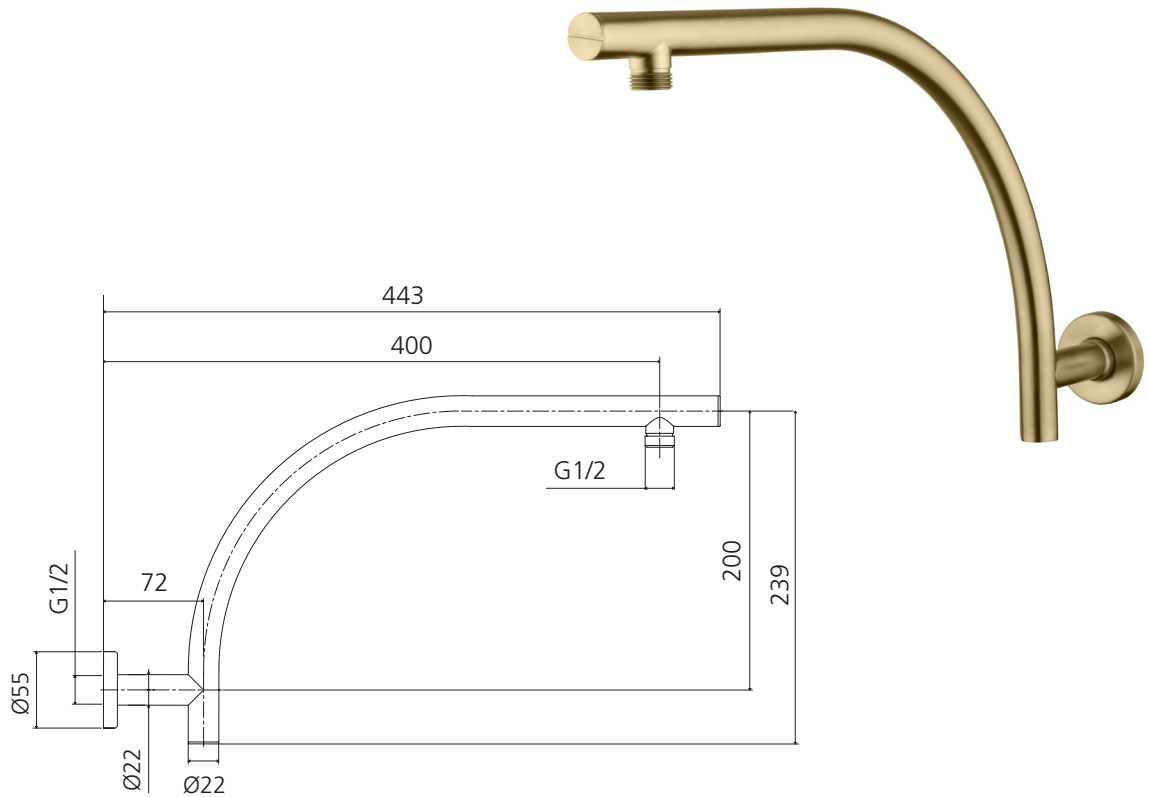

# Rome

RO0008CG

Classic Gold Raised Wall Mounted Shower Arm

All dimensions in mm

## Specifications /

<b>Temperature rating (min / max)</b>	1°C - 65°C
<b>Pressure rating (min / max)</b>	150 kPa - 500 kPa
<b>Finish</b>	Classic Gold (PVD)
<b>Materials</b>	Brass
<b>Water supply</b>	Mains
<b>Connections</b>	G 1/2 Female
<b>Mounting methods</b>	Wall mounted
<b>Product weight</b>	0.74 kg
<b>Parts List</b>	Shower arm x 1, flange x 1
<b>Warranty</b>	5 years replacement parts and finish; 1 year labour (see Oliveri website for full details)
<b>Maintenance and care instructions</b>	All surfaces should be cleaned with mild liquid detergent or soap and water. Do not use cream cleaners or citrus based cleaning products, as they are abrasive. Use of unsuitable cleaning agents may damage the surface. Any damage caused in this way will not be covered by warranty.