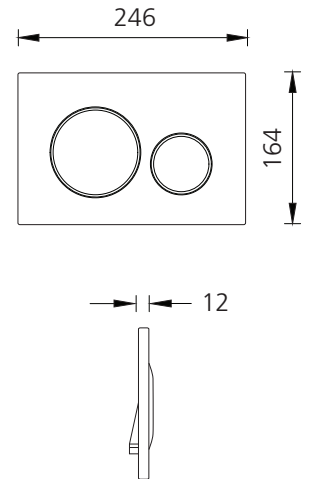

Sigma20

RDPPWH

Matte White Concealed Cistern Flush Plate with Round Buttons

Specifications /

Style	Geberit Sigma20
Operation	Mechanical dual flush button
Compatible cistern(s)	Suitable for Geberit Sigma8 concealed cistern & Sigma8 Duofix concealed cistern
Actuation force	< 20 N
Colour	Fingerprint-resistant matt white plate & buttons with offset trim (115.882.01.1)
Materials	ABS plastic
Spare parts	Guaranteed availability for 25 years
Warranty	3 years (refer to oliveri.com.au)
Maintenance and care instructions	All surfaces should be cleaned with a soft cloth soaked in mild liquid detergent and water. Dry the surface with the soft cloth. Do not use cleaning agents containing chlorine or acids, as they are abrasive. Use of corrosive or scouring cleaning agents may damage the surface. Any damage caused in this way will not be covered by warranty.
Technical Support	1800 Geberit