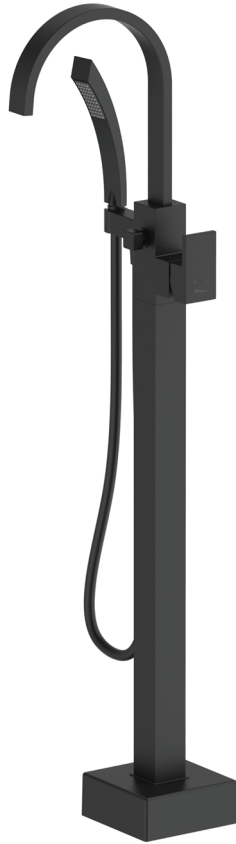

Prague

PR288586MB

Matte Black Floor Mounted Bath Filler With Hand Piece

Specifications /

WELS Rating	3 Stars, 8L per minute (hand shower)
Temperature rating (min / max)	1°C - 65°C
Pressure rating (min / max)	Min 150 kPa - Max 500 kPa
Finish	Matte black (powder coated)
Other available finishes	Chrome (electroplating)
Materials	Brass body and zinc handle
Cartridge size	40mm
Cartridge type	Ceramic disc cartridge
Product weight	6.8kg
Mixer height	1175mm
Water supply	Mains
Warranty	15 years cartridge and body; 5 years finish, seals, tails, fittings, aerators; 1 year labour (refer to oliveri.com.au)
Maintenance and care instructions	All surfaces should be cleaned with mild liquid detergent or soap and water. Do not use cream cleaners or citrus based cleaning products, as they are abrasive. Use of unsuitable cleaning agents may damage the surface. Any damage caused in this way will not be covered by warranty.