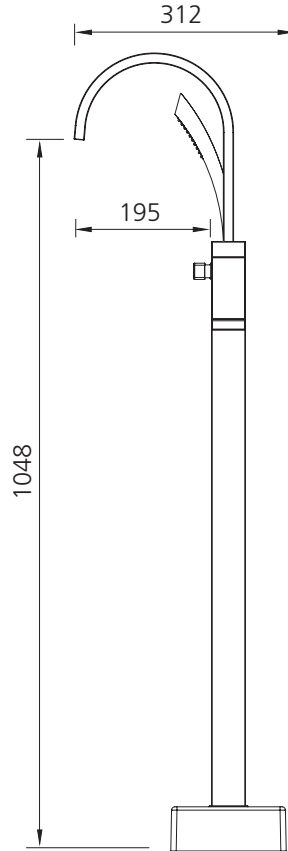

Prague

PR288586MB

Matte Black Floor Mounted Bath Filler With Hand Piece

Specifications /

WELS Rating	3 Stars, 8L per minute (hand shower)
Temperature rating (min / max)	1°C - 65°C
Pressure rating (min / max)	Min 150 kPa - Max 500 kPa
Finish	Matte black (powder coated)
Other available finishes	Chrome (electroplating)
Materials	Brass body and zinc handle
Cartridge size	40mm
Cartridge type	Ceramic disc cartridge
Product weight	6.8kg
Mixer height	1175mm
Water supply	Mains
Warranty	15 years cartridge and body; 5 years finish, seals, tails, fittings, aerators; 1 year labour (refer to oliveri.com.au)
Maintenance and care instructions	All surfaces should be cleaned with mild liquid detergent or soap and water. Do not use cream cleaners or citrus based cleaning products, as they are abrasive. Use of unsuitable cleaning agents may damage the surface. Any damage caused in this way will not be covered by warranty.