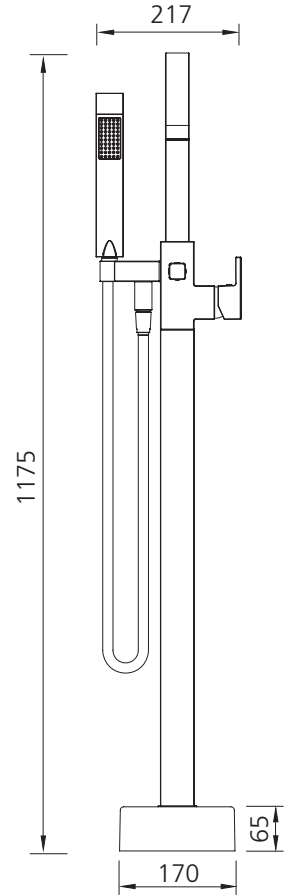

Prague

PR288586MB

Matte Black Floor Mounted Bath Filler With Hand Piece

Specifications /

WELS Rating	3 Stars, 8L per minute (hand shower)
Temperature rating (min / max)	1°C - 65°C
Pressure rating (min / max)	Min 150 kPa - Max 500 kPa
Finish	Matte black (powder coated)
Other available finishes	Chrome (electroplating)
Materials	Brass body and zinc handle
Cartridge size	40mm
Cartridge type	Ceramic disc cartridge
Product weight	6.8kg
Mixer height	1175mm
Water supply	Mains
Warranty	15 years cartridge and body; 5 years finish, seals, tails, fittings, aerators; 1 year labour (refer to oliveri.com.au)
Maintenance and care instructions	All surfaces should be cleaned with mild liquid detergent or soap and water. Do not use cream cleaners or citrus based cleaning products, as they are abrasive. Use of unsuitable cleaning agents may damage the surface. Any damage caused in this way will not be covered by warranty.