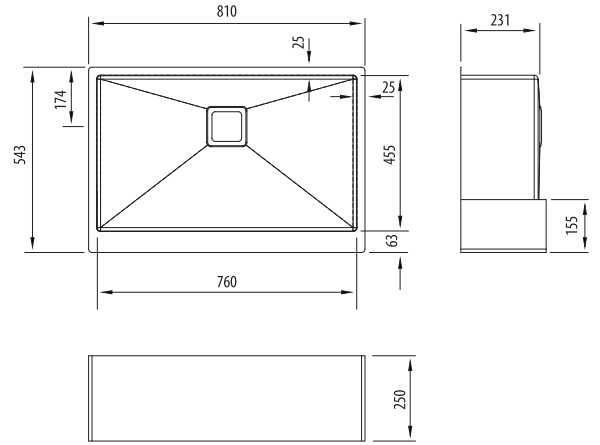

Professional Butler Series

PR1290U

Mega Bowl Undermount Sink With Apron

All dimensions in mm

Specifications /

Sink size	810W x 543H mm
Bowl size	Mega Bowl 760W x 455H x 225D / 78L
Construction	Fabricated with 10 mm radius corners, Softtone® and soundproofing.
Material	304 grade, 18/10 brushed stainless steel (1.5 mm thick)
Installation	Undermount
Fixings	Undermount clips supplied
Min cabinet size	900 mm
Tap holes	N/A
Waste fittings	1 x 90 mm basket waste included
Overflow	Not available
Carton size	900 x 575 x 290 mm
Weight	19 kg
Warranty	Lifetime manufacturer's warranty (refer to oliveri.com.au)
Maintenance and care instructions	All surfaces should be cleaned with mild liquid detergent or soap and water. To maintain the shine on your Oliveri stainless steel sink, we recommended the use of any of the easy to obtain, non-abrasive stainless steel cleaners or metal polishes.