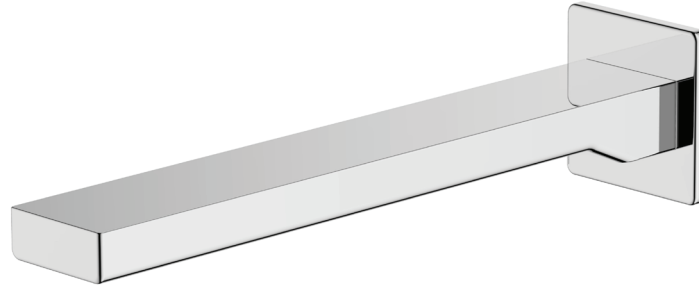

Prague

PR117200CR
Chrome Wall Spout

Specifications /

| | |
|--|--|
| WELS Rating | 5 Star, 6L per min |
| Temperature rating (min / max) | 1°C - 65°C |
| Pressure rating (min / max) | Min 150 kPa - Max 500 kPa |
| Finish | Chrome (electroplating) |
| Materials | Brass spout |
| Installation | 200mm fixed wall spout |
| Product weight | 0.62kg |
| Water supply | Mains |
| Warranty | 15 years body and finish; 5 years seals, fittings, aerators; 1 year labour (refer to oliveri.com.au) |
| Maintenance and care instructions | All surfaces should be cleaned with mild liquid detergent or soap and water. Do not use cream cleaners or citrus based cleaning products, as they are abrasive. Use of unsuitable cleaning agents may damage the surface. Any damage caused in this way will not be covered by warranty. |