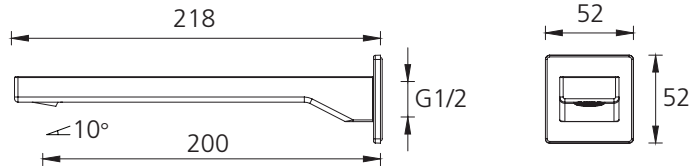

Prague

PR117200CR
Chrome Wall Spout

Specifications /

| | |
|--|--|
| WELS Rating | 5 Star, 6L per min |
| Temperature rating (min / max) | 1°C - 65°C |
| Pressure rating (min / max) | Min 150 kPa - Max 500 kPa |
| Finish | Chrome (electroplating) |
| Materials | Brass spout |
| Installation | 200mm fixed wall spout |
| Product weight | 0.62kg |
| Water supply | Mains |
| Warranty | 15 years body and finish; 5 years seals, fittings, aerators; 1 year labour (refer to oliveri.com.au) |
| Maintenance and care instructions | All surfaces should be cleaned with mild liquid detergent or soap and water. Do not use cream cleaners or citrus based cleaning products, as they are abrasive. Use of unsuitable cleaning agents may damage the surface. Any damage caused in this way will not be covered by warranty. |