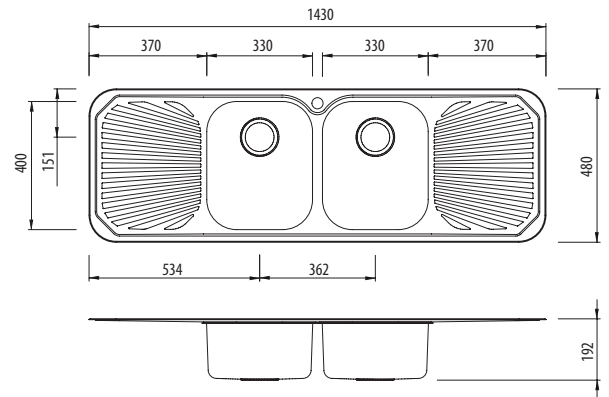

# Petite

PE353

Double Bowl Sink With Double Drainer

All dimensions in mm

## Specifications /

<b>Sink size</b>	1430W x 480H mm
<b>Bowl size</b>	Main Bowl 330W x 400H x 180D / 21L Main Bowl 330W x 400H x 180D / 21L
<b>Construction</b>	2 piece, bowls and drainer seam welded
<b>Material</b>	304 grade, 18/10 polished stainless steel (0.8 mm thick)
<b>Installation</b>	Topmount recommended
<b>Fixings</b>	Adjustable clips and sealing foam supplied
<b>Min cabinet size</b>	800 mm
<b>Tap holes</b>	1 tap hole only
<b>Waste fittings</b>	2 x 90 mm basket wastes included
<b>Overflow</b>	Not available
<b>Carton size</b>	1440 x 490 x 200 mm
<b>Weight</b>	10 kg
<b>Warranty</b>	Lifetime manufacturer's warranty (refer to oliveri.com.au)
<b>Maintenance and care instructions</b>	All surfaces should be cleaned with mild liquid detergent or soap and water. To maintain the shine on your Oliveri stainless steel sink, we recommended the use of any of the easy to obtain, non-abrasive stainless steel cleaners or metal polishes.