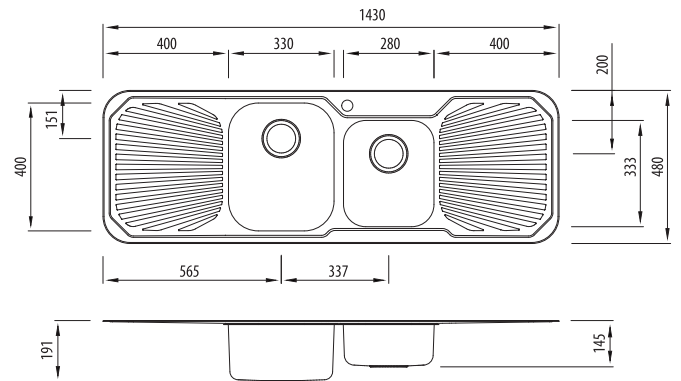

Petite

PE341

1 & 3/4 Bowl Sink With Double Drainer

All dimensions in mm

Specifications /

Sink size	1430W x 480H mm
Bowl size	Main Bowl 330W x 400H x 180D / 21L 3/4 Bowl 280W x 330H x 130D / 11L
Construction	2 piece, bowls and drainer seam welded
Material	304 grade, 18/10 polished stainless steel (0.8 mm thick)
Installation	Topmount recommended
Fixings	Adjustable clips and sealing foam supplied
Min cabinet size	700 mm
Tap holes	1 tap hole only
Waste fittings	2 x 90 mm basket wastes included
Overflow	Not available
Carton size	1440 x 490 x 200 mm
Weight	10 kg
Warranty	Lifetime manufacturer's warranty (refer to oliveri.com.au)
Maintenance and care instructions	All surfaces should be cleaned with mild liquid detergent or soap and water. To maintain the shine on your Oliveri stainless steel sink, we recommended the use of any of the easy to obtain, non-abrasive stainless steel cleaners or metal polishes.