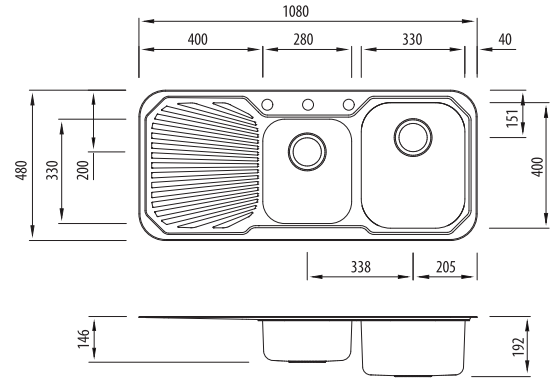

Petite

PE312

1 & 3/4 Bowl Sink With Drainer

All dimensions in mm

Specifications /

Sink size	1080W x 480H mm
Bowl size	Main Bowl 330W x 400H x 180D / 21L 3/4 Bowl 280W x 330H x 130D / 11L
Construction	2 piece, bowls and drainer seam welded
Material	304 grade, 18/10 polished stainless steel (0.8 mm thick)
Installation	Topmount recommended
Fixings	Adjustable clips and sealing foam supplied
Min cabinet size	700 mm
Tap holes	Available 0 to 3 tap holes (specify when ordering)
Waste fittings	2 x 90 mm basket wastes included
Overflow	Not available
Carton size	1090 x 490 x 200 mm
Weight	7.5 kg
Warranty	Lifetime manufacturer's warranty (refer to oliveri.com.au)
Maintenance and care instructions	All surfaces should be cleaned with mild liquid detergent or soap and water. To maintain the shine on your Oliveri stainless steel sink, we recommended the use of any of the easy to obtain, non-abrasive stainless steel cleaners or metal polishes.