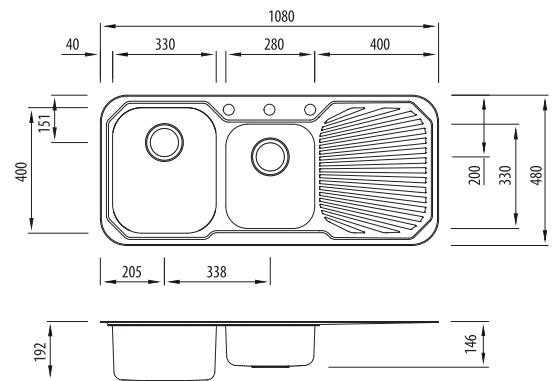

Petite

PE311

1 & 3/4 Bowl Sink With Drainer

All dimensions in mm

Specifications /

Sink size	1080W x 480H mm
Bowl size	Main Bowl 330W x 400H x 180D / 21L 3/4 Bowl 280W x 330H x 130D / 11L
Construction	2 piece, bowls and drainer seam welded
Material	304 grade, 18/10 polished stainless steel (0.8 mm thick)
Installation	Topmount recommended
Fixings	Adjustable clips and sealing foam supplied
Min cabinet size	700 mm
Tap holes	Available 0 to 3 tap holes (specify when ordering)
Waste fittings	2 x 90 mm basket wastes included
Overflow	Not available
Carton size	1090 x 490 x 200 mm
Weight	7.5 kg
Warranty	Lifetime manufacturer's warranty (refer to oliveri.com.au)
Maintenance and care instructions	All surfaces should be cleaned with mild liquid detergent or soap and water. To maintain the shine on your Oliveri stainless steel sink, we recommended the use of any of the easy to obtain, non-abrasive stainless steel cleaners or metal polishes.