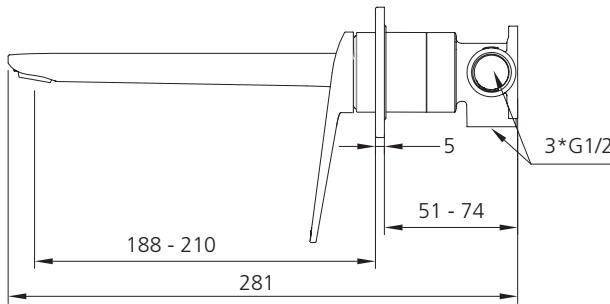

Paris

Dual Flow | 6 and 5 Star WELS Rated

Lead **FREE**

PA102503FCG (Inwall Body: UNI-C2-BY / Trim Kit: PA102503FCG-TK)
Classic Gold Wall Mixer Set

All dimensions in mm

Complete Inwall Body and Trim Kit

SERIES 2

Included components
Inwall body (compatible with Paris, Venice and London ranges) and interchangeable trim kit.

Dual WELS rated
Product supplied with WELS 6 Star aerator installed. WELS 5 Star aerator included for optional use.

Specifications /

WELS rating	6 Star, 4.5 L per min, 5 Star, 6.0 L per min
WELS registration number	T43980, T43979
Temperature rating (min / max)	1°C - 65°C
Pressure rating (min / max)	150 kPa - 500 kPa
Finish	Classic gold (paint with finger print resistant coating)
Materials	Lead free brass body and zinc handle
Cartridge size	35 mm
Cartridge type	Ceramic disc cartridge
Product weight	1.87 kg
Water supply	Mains
Warranty	15 years cartridge and body; 5 years finish, seals, fittings, aerators; 1 year labour (see Oliveri website for full details)
Maintenance and care instructions	All surfaces should be cleaned with mild liquid detergent or soap and water. Do not use cream cleaners or citrus based cleaning products, as they are abrasive. Use of unsuitable cleaning agents may damage the surface. Any damage caused in this way will not be covered by warranty.