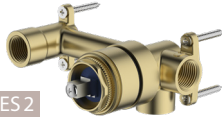

Paris

Dual Flow | 6 and 5 Star WELS Rated

Lead **FREE**

PA102503FCG (Inwall Body: UNI-C2-BY / Trim Kit: PA102503FCG-TK)
Classic Gold Wall Mixer Set

All dimensions in mm

Complete Inwall Body and Trim Kit

SERIES 2

Included components
Inwall body (compatible with Paris, Venice and London ranges) and interchangeable trim kit.

Dual WELS rated
Product supplied with WELS 6 Star aerator installed. WELS 5 Star aerator included for optional use.

Specifications /

WELS rating	6 Star, 4.5 L per min, 5 Star, 6.0 L per min
WELS registration number	T43980, T43979
Temperature rating (min / max)	1°C - 65°C
Pressure rating (min / max)	150 kPa - 500 kPa
Finish	Classic gold (paint with finger print resistant coating)
Materials	Lead free brass body and zinc handle
Cartridge size	35 mm
Cartridge type	Ceramic disc cartridge
Product weight	1.87 kg
Water supply	Mains
Warranty	15 years cartridge and body; 5 years finish, seals, fittings, aerators; 1 year labour (see Oliveri website for full details)
Maintenance and care instructions	All surfaces should be cleaned with mild liquid detergent or soap and water. Do not use cream cleaners or citrus based cleaning products, as they are abrasive. Use of unsuitable cleaning agents may damage the surface. Any damage caused in this way will not be covered by warranty.