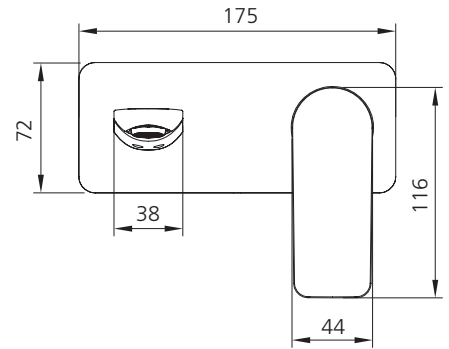

Paris

Dual Flow | 6 and 5 Star WELS Rated

Lead **FREE**

PA102503FCG (Inwall Body: UNI-C2-BY / Trim Kit: PA102503FCG-TK)
Classic Gold Wall Mixer Set

All dimensions in mm

Complete Inwall Body and Trim Kit

SERIES 2

Included components
Inwall body (compatible with Paris, Venice and London ranges) and interchangeable trim kit.

Dual WELS rated
Product supplied with WELS 6 Star aerator installed. WELS 5 Star aerator included for optional use.

Specifications /

WELS rating	6 Star, 4.5 L per min, 5 Star, 6.0 L per min
WELS registration number	T43980, T43979
Temperature rating (min / max)	1°C - 65°C
Pressure rating (min / max)	150 kPa - 500 kPa
Finish	Classic gold (paint with finger print resistant coating)
Materials	Lead free brass body and zinc handle
Cartridge size	35 mm
Cartridge type	Ceramic disc cartridge
Product weight	1.87 kg
Water supply	Mains
Warranty	15 years cartridge and body; 5 years finish, seals, fittings, aerators; 1 year labour (see Oliveri website for full details)
Maintenance and care instructions	All surfaces should be cleaned with mild liquid detergent or soap and water. Do not use cream cleaners or citrus based cleaning products, as they are abrasive. Use of unsuitable cleaning agents may damage the surface. Any damage caused in this way will not be covered by warranty.