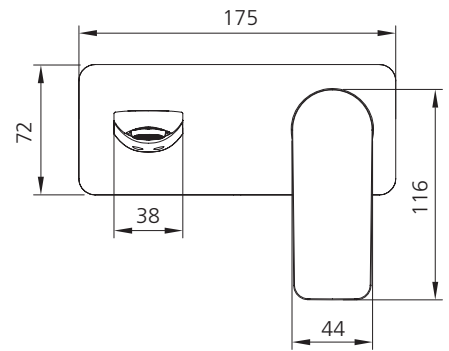

Trim kit and inwall body assembly.

Specifications /

WELS rating	6 Star, 4.5 L per min, 5 Star, 6.0 L per min
WELS registration number	T43980, T43979
Temperature rating (min / max)	1°C - 65°C
Pressure rating (min / max)	150 kPa - 500 kPa
Finish	Classic gold (paint with finger print resistant coating)
Materials	Lead free brass body and zinc handle
Compatibility	For use with Wall Mixer Set Inwall Body (UNI-C2-BY)
Product weight	1.05 kg
Water supply	Mains
Warranty	15 years parts; 5 years finish, seals, fittings, aerators; 1 year labour (see Oliveri website for full details)
Maintenance and care instructions	All surfaces should be cleaned with mild liquid detergent or soap and water. Do not use cream cleaners or citrus based cleaning products, as they are abrasive. Use of unsuitable cleaning agents may damage the surface. Any damage caused in this way will not be covered by warranty.