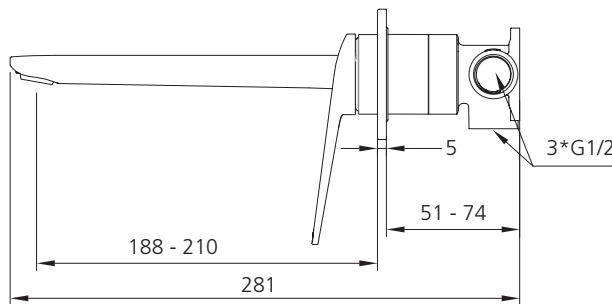

Trim kit and inwall body assembly.

Specifications /

WELS rating	6 Star, 4.5 L per min, 5 Star, 6.0 L per min
WELS registration number	T43980, T43979
Temperature rating (min / max)	1°C - 65°C
Pressure rating (min / max)	150 kPa - 500 kPa
Finish	Classic gold (paint with finger print resistant coating)
Materials	Lead free brass body and zinc handle
Compatibility	For use with Wall Mixer Set Inwall Body (UNI-C2-BY)
Product weight	1.05 kg
Water supply	Mains
Warranty	15 years parts; 5 years finish, seals, fittings, aerators; 1 year labour (see Oliveri website for full details)
Maintenance and care instructions	All surfaces should be cleaned with mild liquid detergent or soap and water. Do not use cream cleaners or citrus based cleaning products, as they are abrasive. Use of unsuitable cleaning agents may damage the surface. Any damage caused in this way will not be covered by warranty.