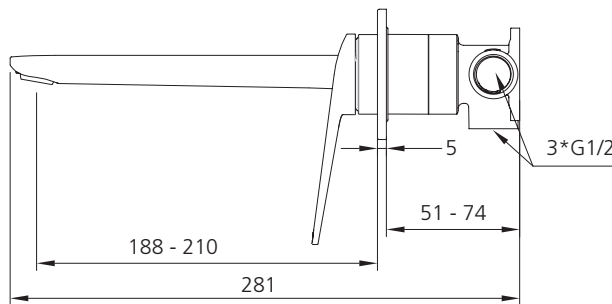

Paris

Dual Flow | 6 and 5 Star WELS Rated

Lead FREE

PA102500FCR-TK

Chrome Wall Mixer Set - Trim Kit Only

All dimensions in mm

Included components

Interchangeable trim kit: Backplate, handle, spout, cartridge sleeve and dome cover.

SERIES 2

Inwall body not included

Requires Wall Mixer Set Inwall Body: UNI-C2-BY (compatible with Paris, Venice and London ranges).

Dual WELS rated

Product supplied with WELS 6 Star aerator installed. WELS 5 Star aerator included for optional use.

Trim kit and inwall body assembly.

Specifications /

WELS rating	6 Star, 4.5 L per min, 5 Star, 6.0 L per min
WELS registration number	T43980, T43979
Temperature rating (min / max)	1°C - 65°C
Pressure rating (min / max)	150 kPa - 500 kPa
Finish	Chrome (electroplating)
Materials	Lead free brass body and zinc handle
Compatibility	For use with Wall Mixer Set Inwall Body (UNI-C2-BY)
Product weight	1.05 kg
Water supply	Mains
Warranty	15 years parts and finish; 5 years seals, fittings, aerators; 1 year labour (see Oliveri website for full details)
Maintenance and care instructions	All surfaces should be cleaned with mild liquid detergent or soap and water. Do not use cream cleaners or citrus based cleaning products, as they are abrasive. Use of unsuitable cleaning agents may damage the surface. Any damage caused in this way will not be covered by warranty.