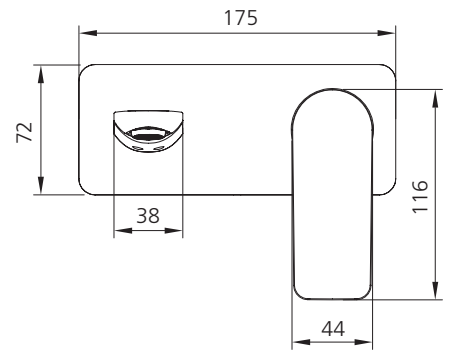

Paris

Dual Flow | 6 and 5 Star WELS Rated

Lead FREE

PA102500FCR-TK

Chrome Wall Mixer Set - Trim Kit Only

All dimensions in mm

Included components

Interchangeable trim kit: Backplate, handle, spout, cartridge sleeve and dome cover.

SERIES 2

Inwall body not included

Requires Wall Mixer Set Inwall Body: UNI-C2-BY (compatible with Paris, Venice and London ranges).

Dual WELS rated

Product supplied with WELS 6 Star aerator installed. WELS 5 Star aerator included for optional use.

Trim kit and inwall body assembly.

Specifications /

WELS rating	6 Star, 4.5 L per min, 5 Star, 6.0 L per min
WELS registration number	T43980, T43979
Temperature rating (min / max)	1°C - 65°C
Pressure rating (min / max)	150 kPa - 500 kPa
Finish	Chrome (electroplating)
Materials	Lead free brass body and zinc handle
Compatibility	For use with Wall Mixer Set Inwall Body (UNI-C2-BY)
Product weight	1.05 kg
Water supply	Mains
Warranty	15 years parts and finish; 5 years seals, fittings, aerators; 1 year labour (see Oliveri website for full details)
Maintenance and care instructions	All surfaces should be cleaned with mild liquid detergent or soap and water. Do not use cream cleaners or citrus based cleaning products, as they are abrasive. Use of unsuitable cleaning agents may damage the surface. Any damage caused in this way will not be covered by warranty.